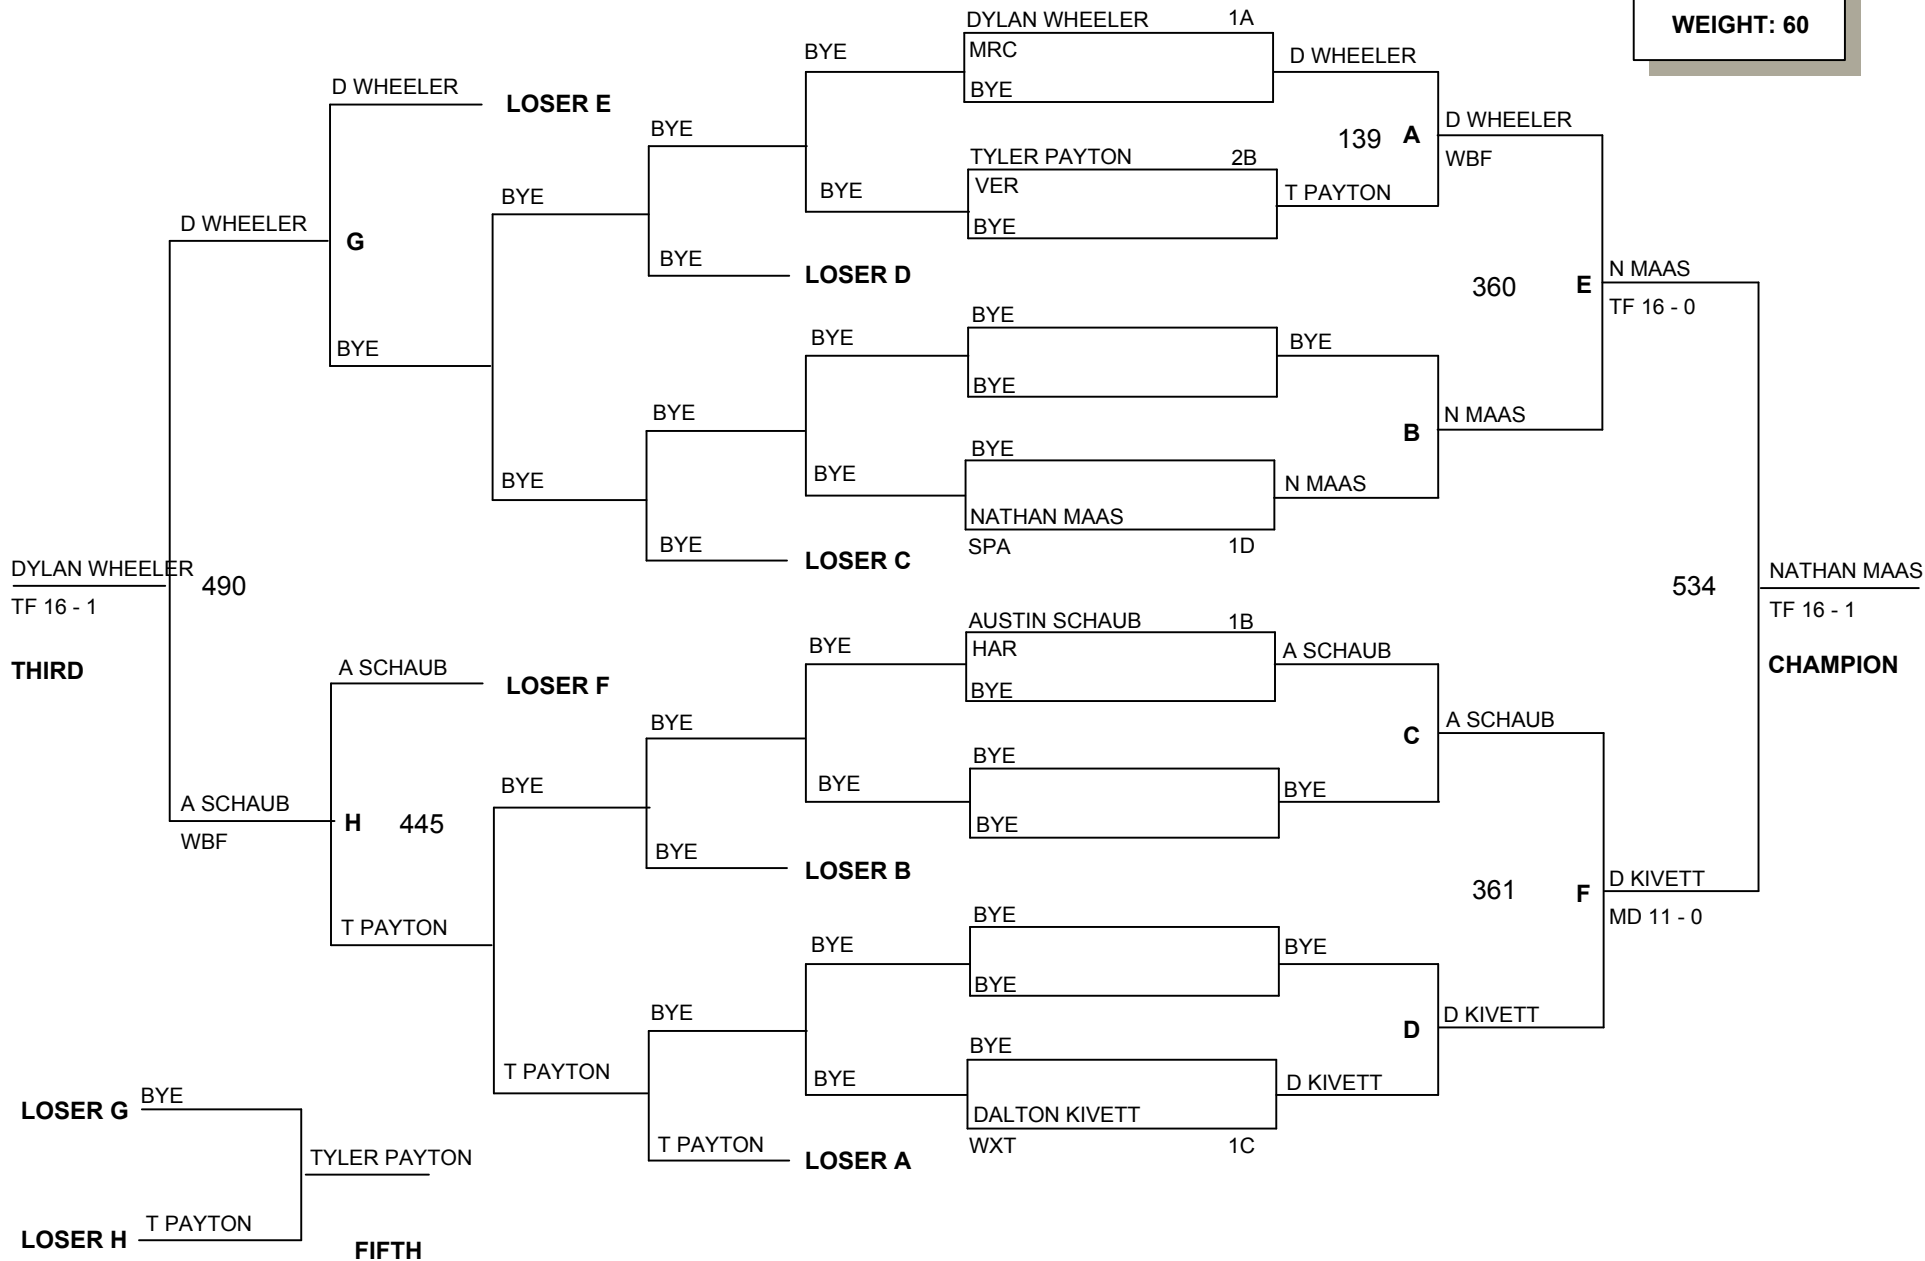

Missouri USA Wrestling

State Folkstyle Championship

Site: Hearn Center, Date: March 26-28, 2010

AGE: 12
WEIGHT: 60

Missouri USA Wrestling State Folkstyle Championship

Site: Hearn Center, Date: March 26-28, 2010