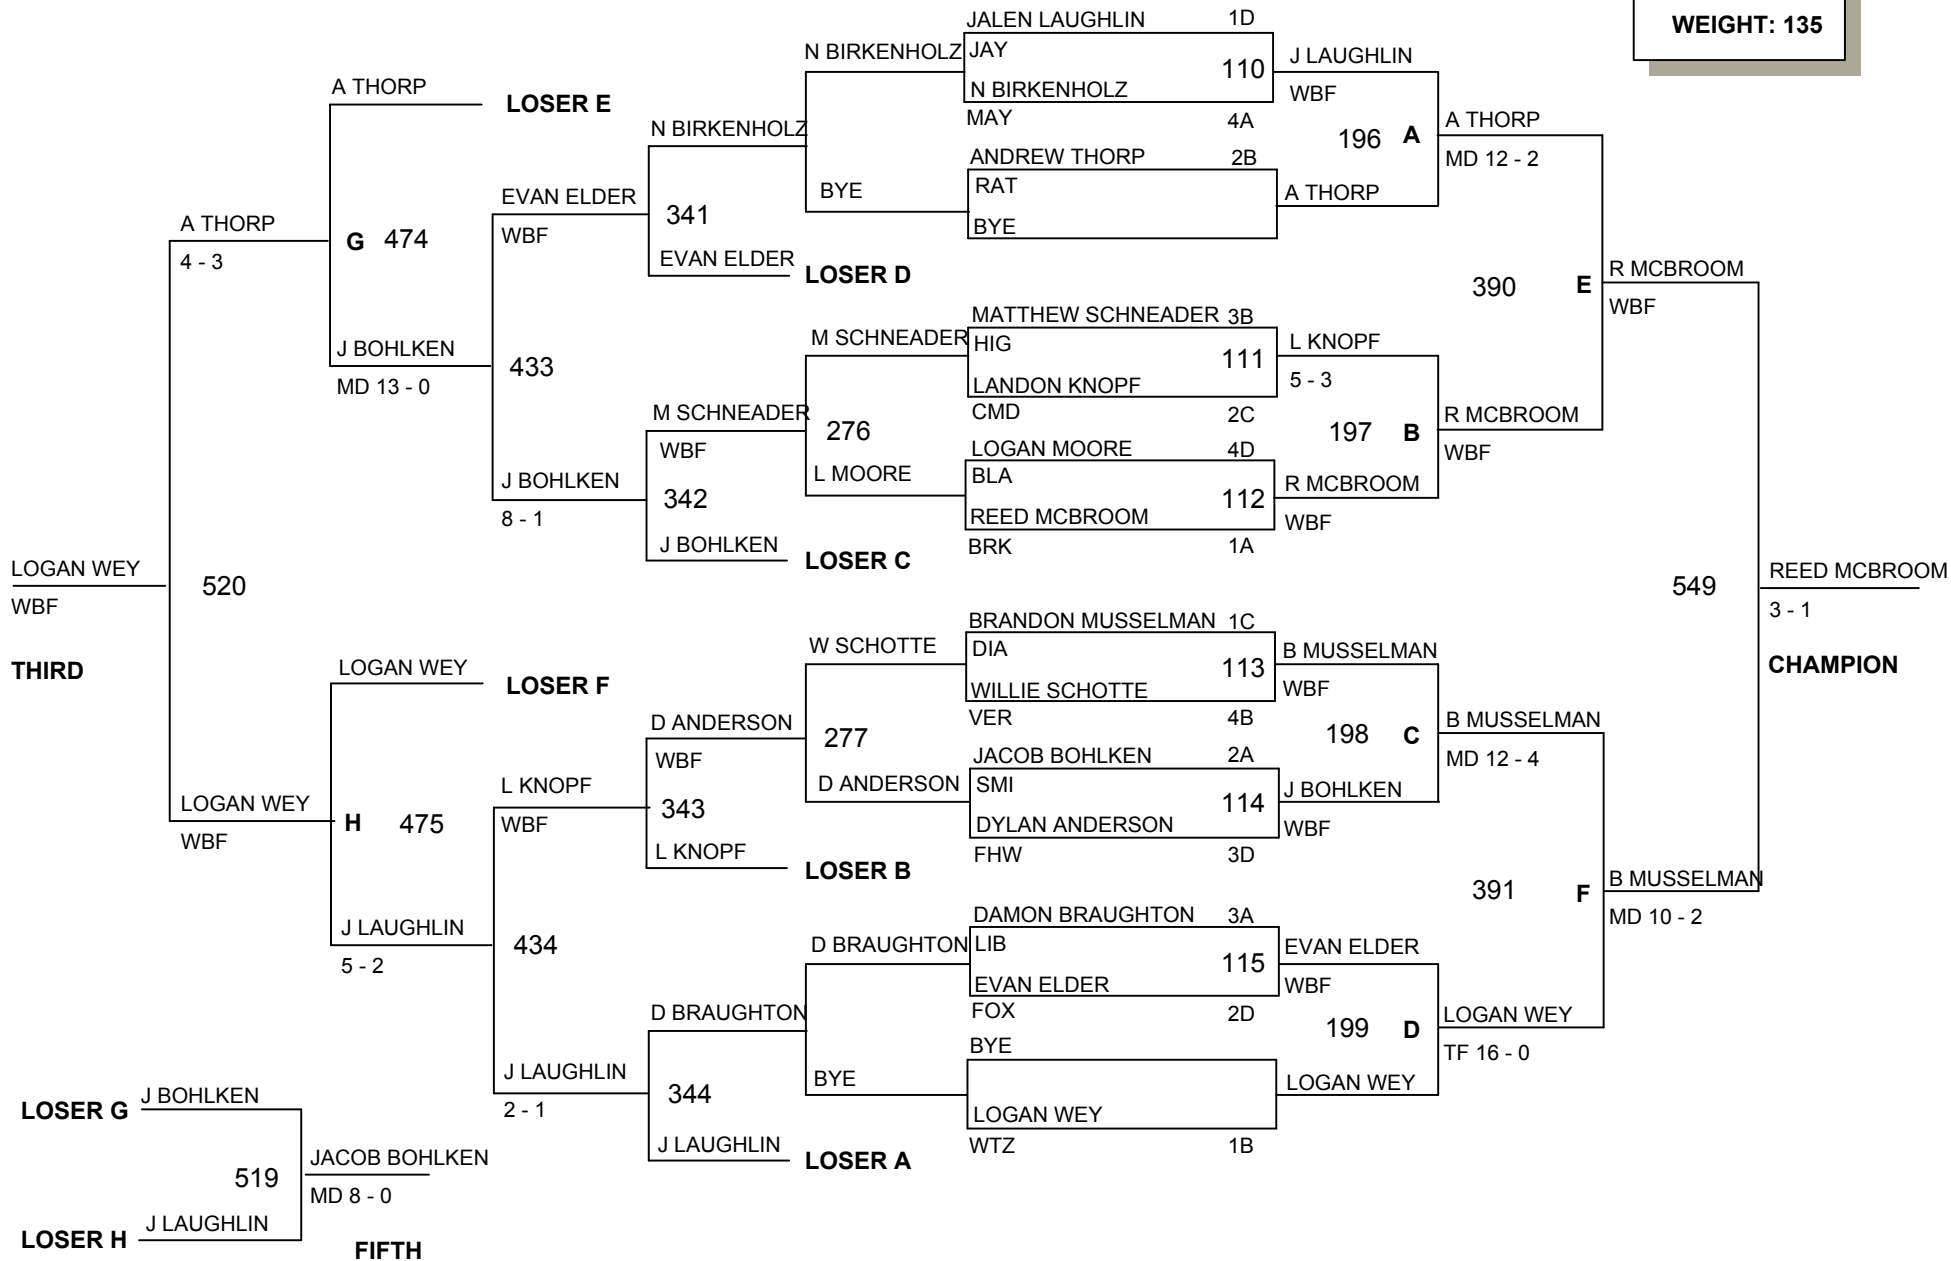

AGE: 12
WEIGHT: 130

Missouri USA Wrestling

State Folkstyle Championship

Site: Hearn Center, Date: March 26-28, 2010

AGE: 12

WEIGHT: 135

Missouri USA Wrestling State Folkstyle Championship

Site: Hearn Center, Date: March 26-28, 2010