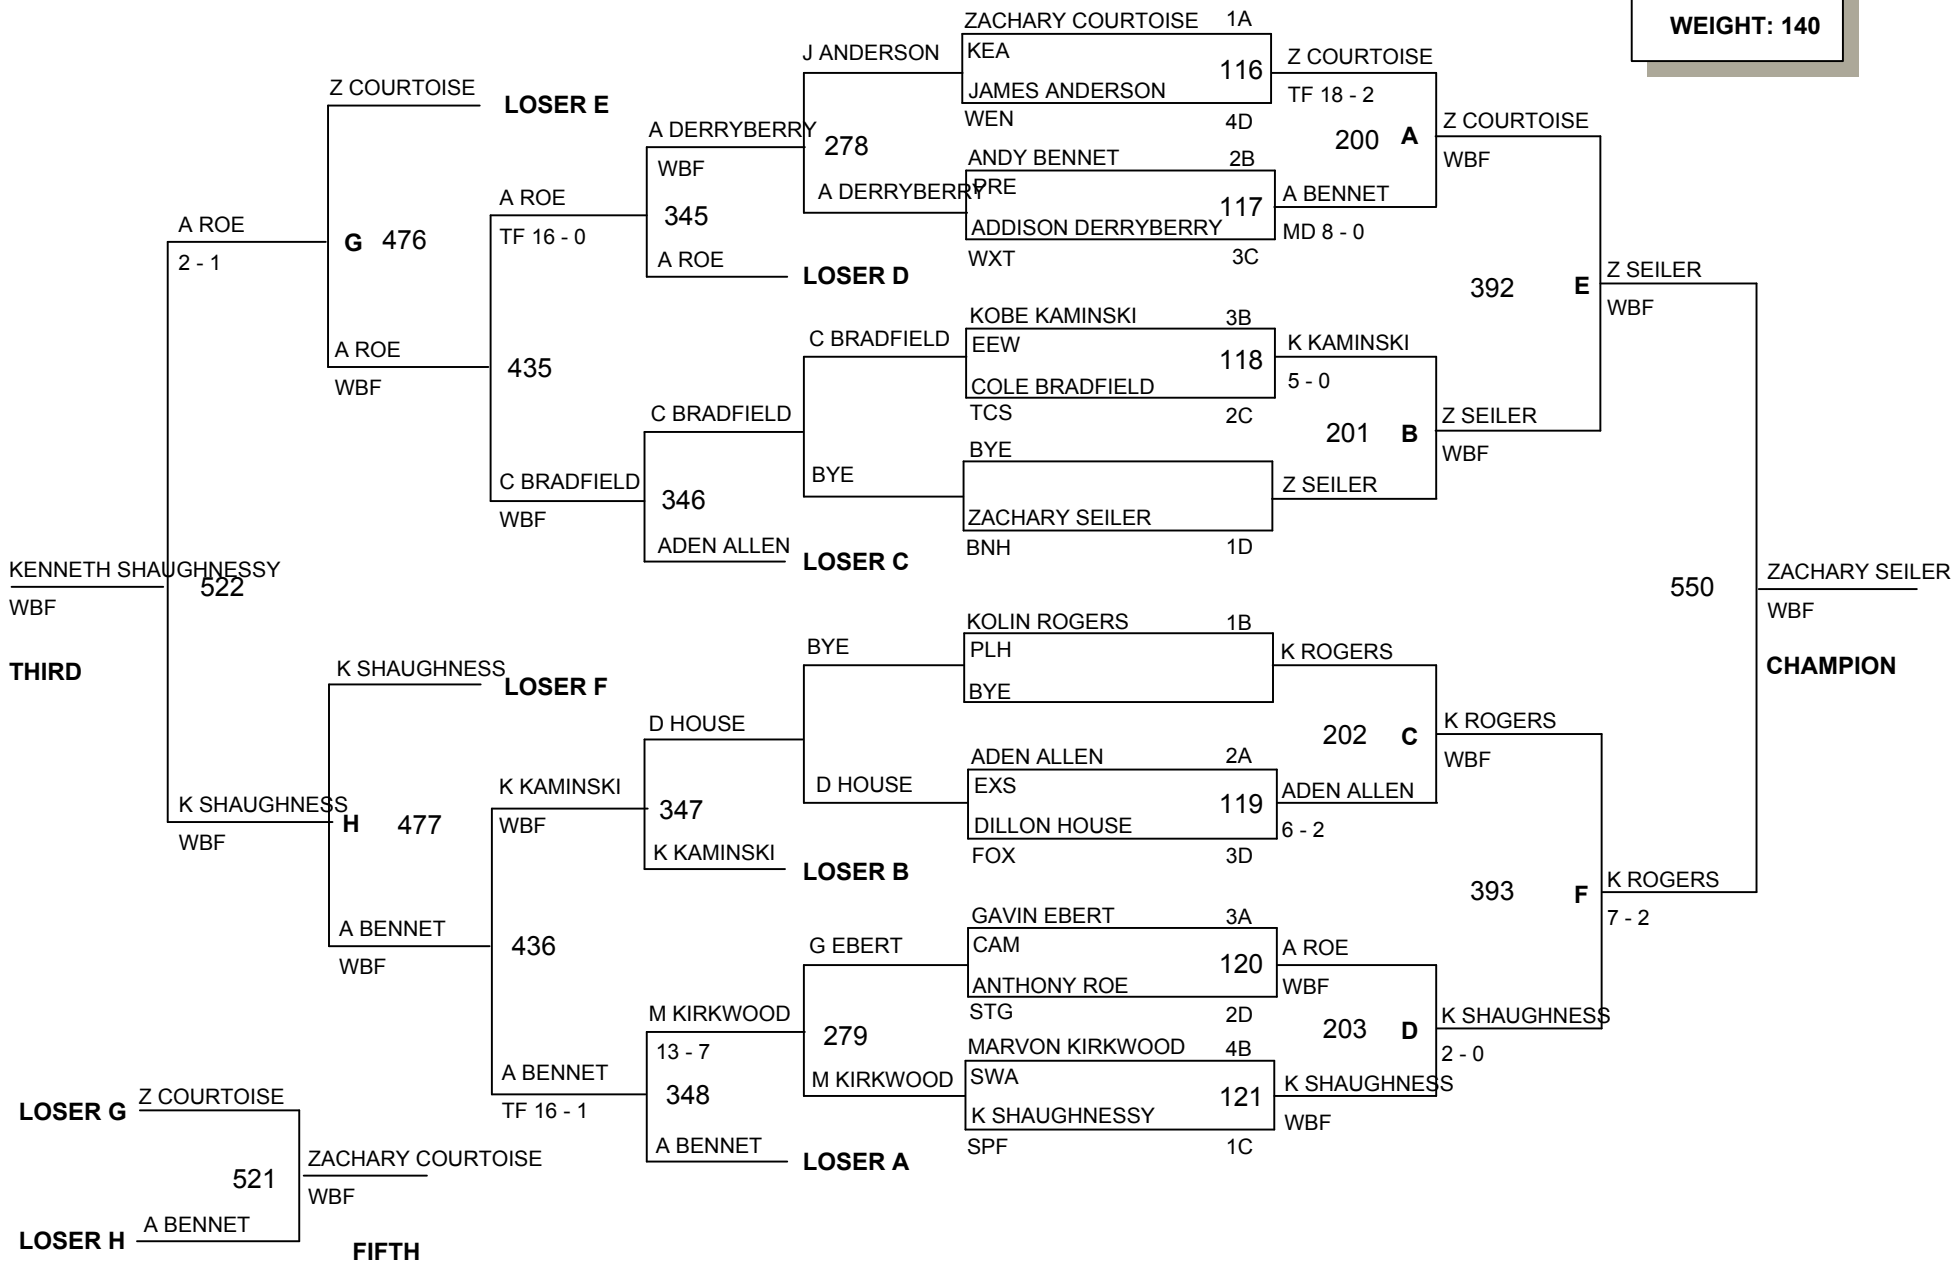

Missouri USA Wrestling State Folkstyle Championship

Site: Hearn Center, Date: March 26-28, 2010

AGE: 12
WEIGHT: 140