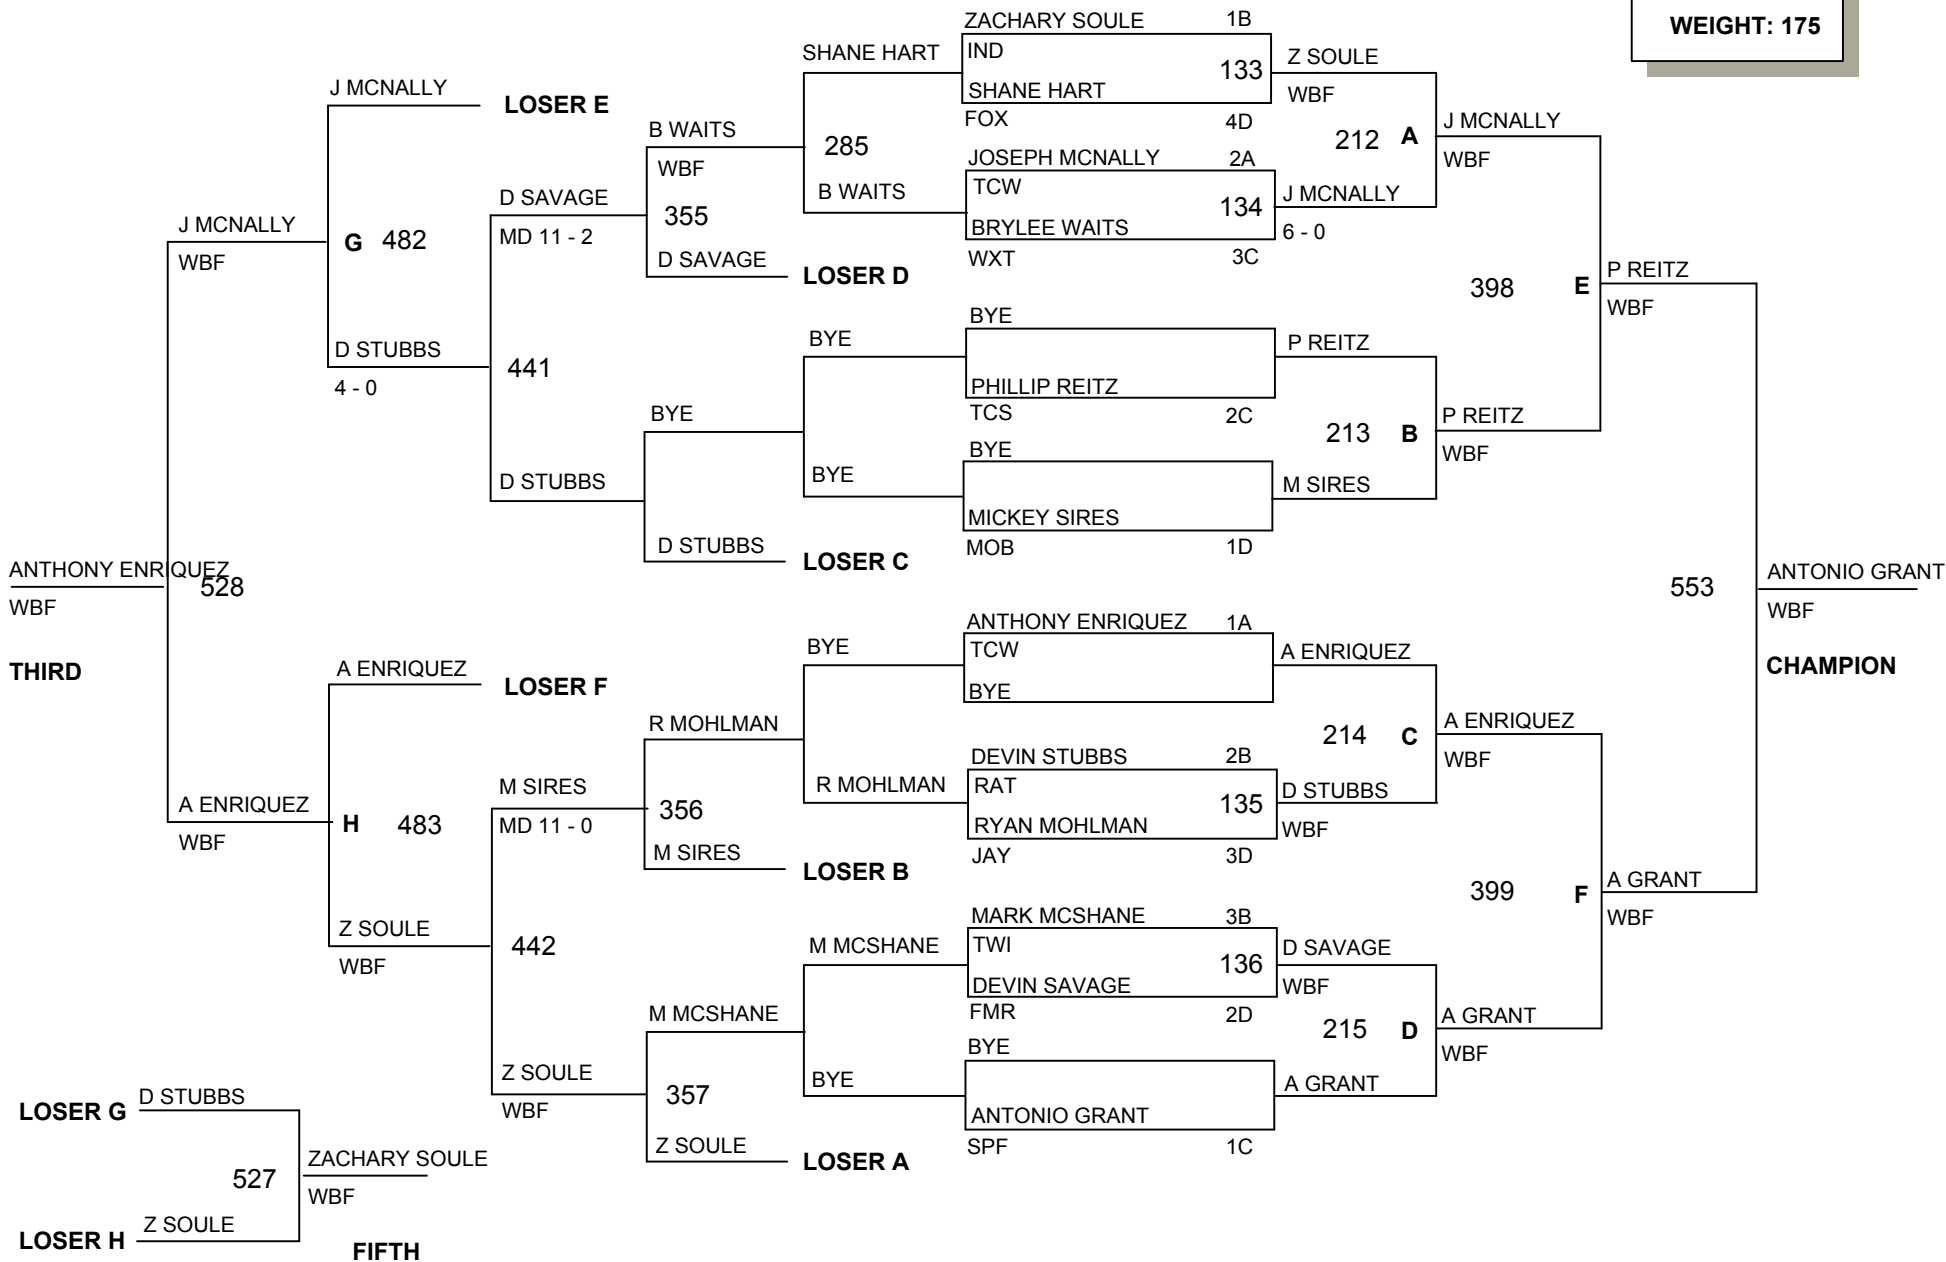

AGE: 12

WEIGHT: 165

Missouri USA Wrestling

State Folkstyle Championship

Site: Hearn Center, Date: March 26-28, 2010

AGE: 12
WEIGHT: 175

Missouri USA Wrestling

State Folkstyle Championship