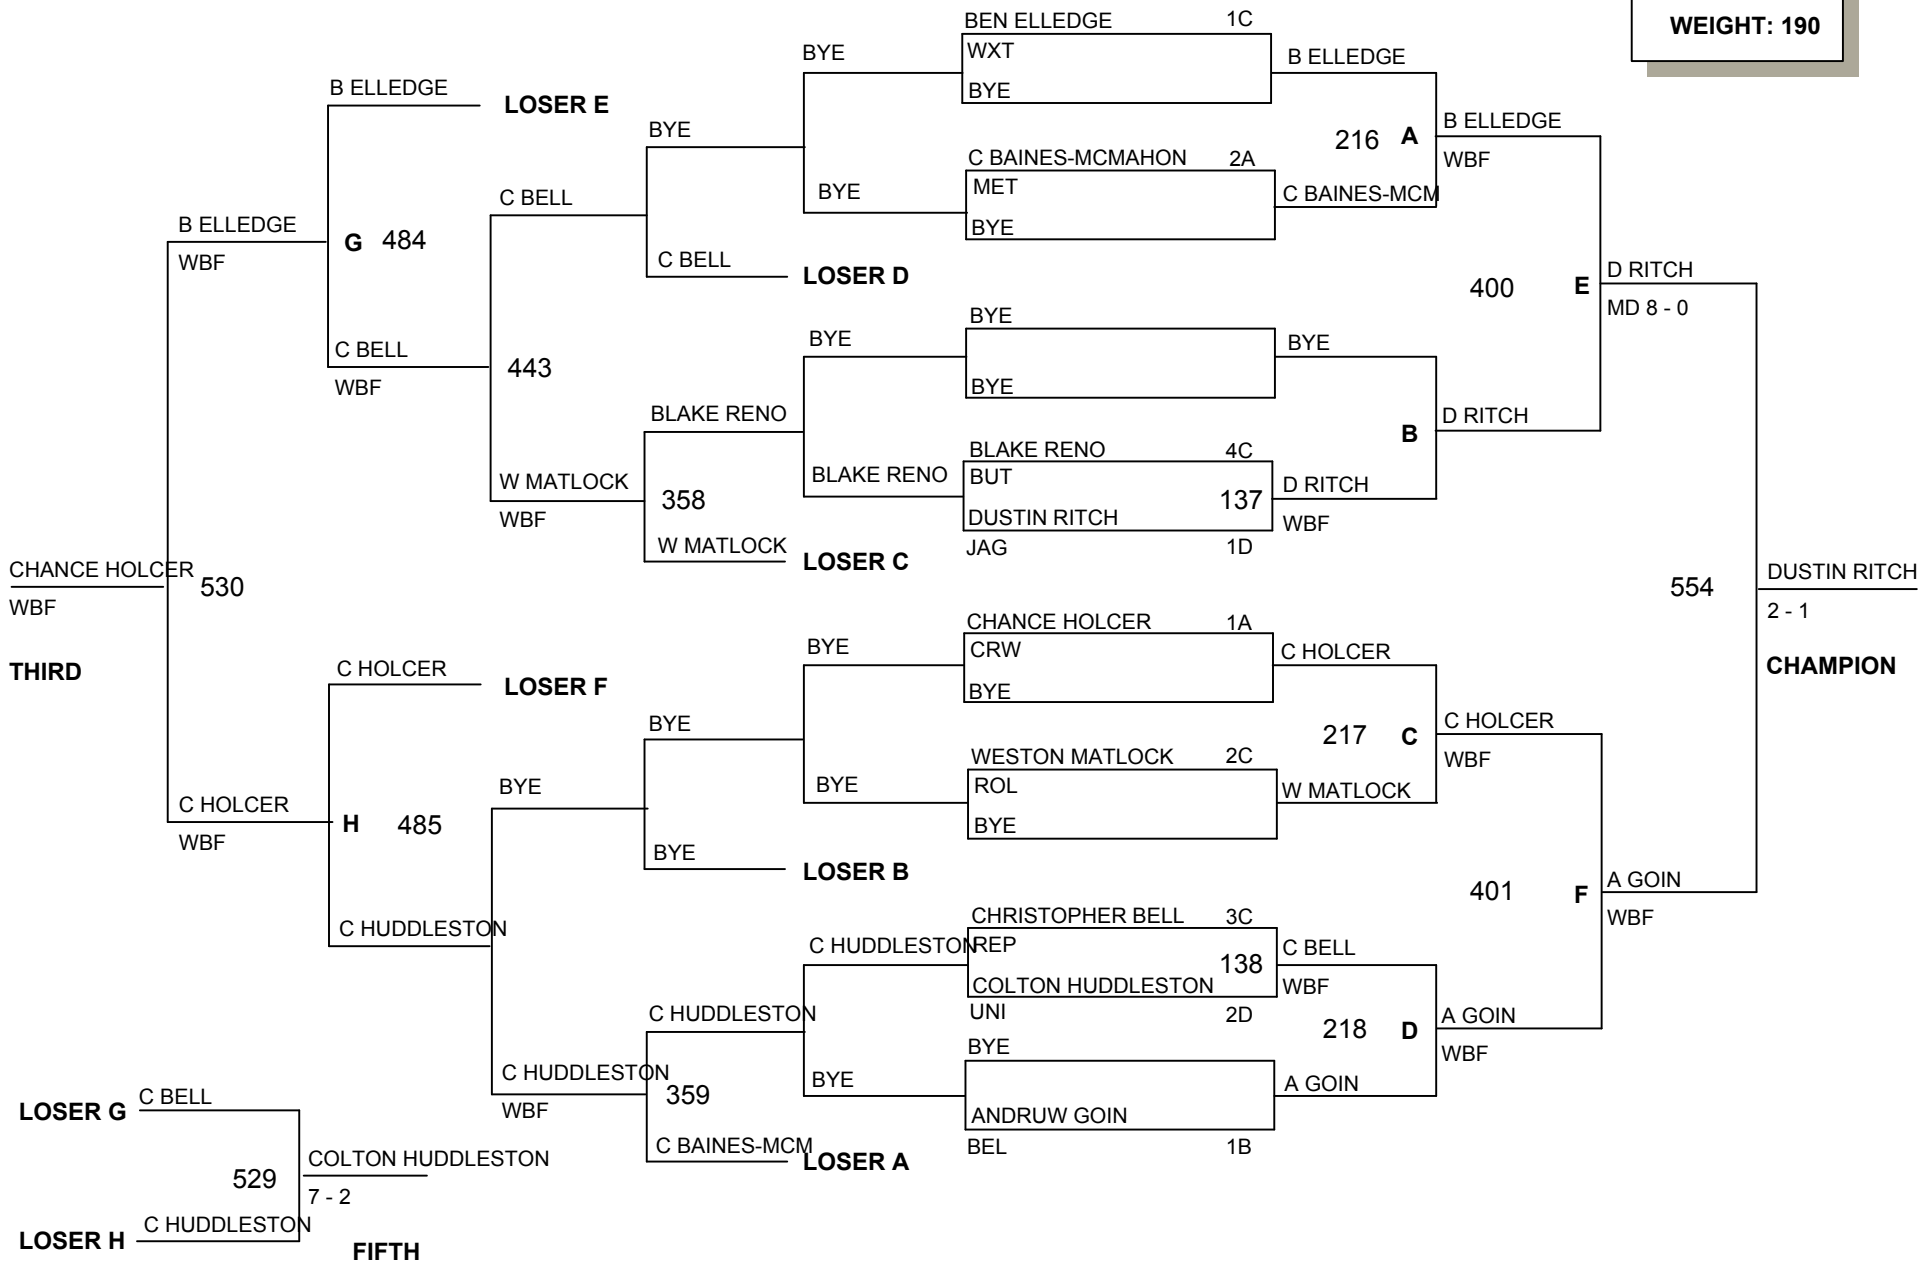

Missouri USA Wrestling

State Folkstyle Championship

Site: Hearn Center, Date: March 26-28, 2010

AGE: 12

WEIGHT: 190