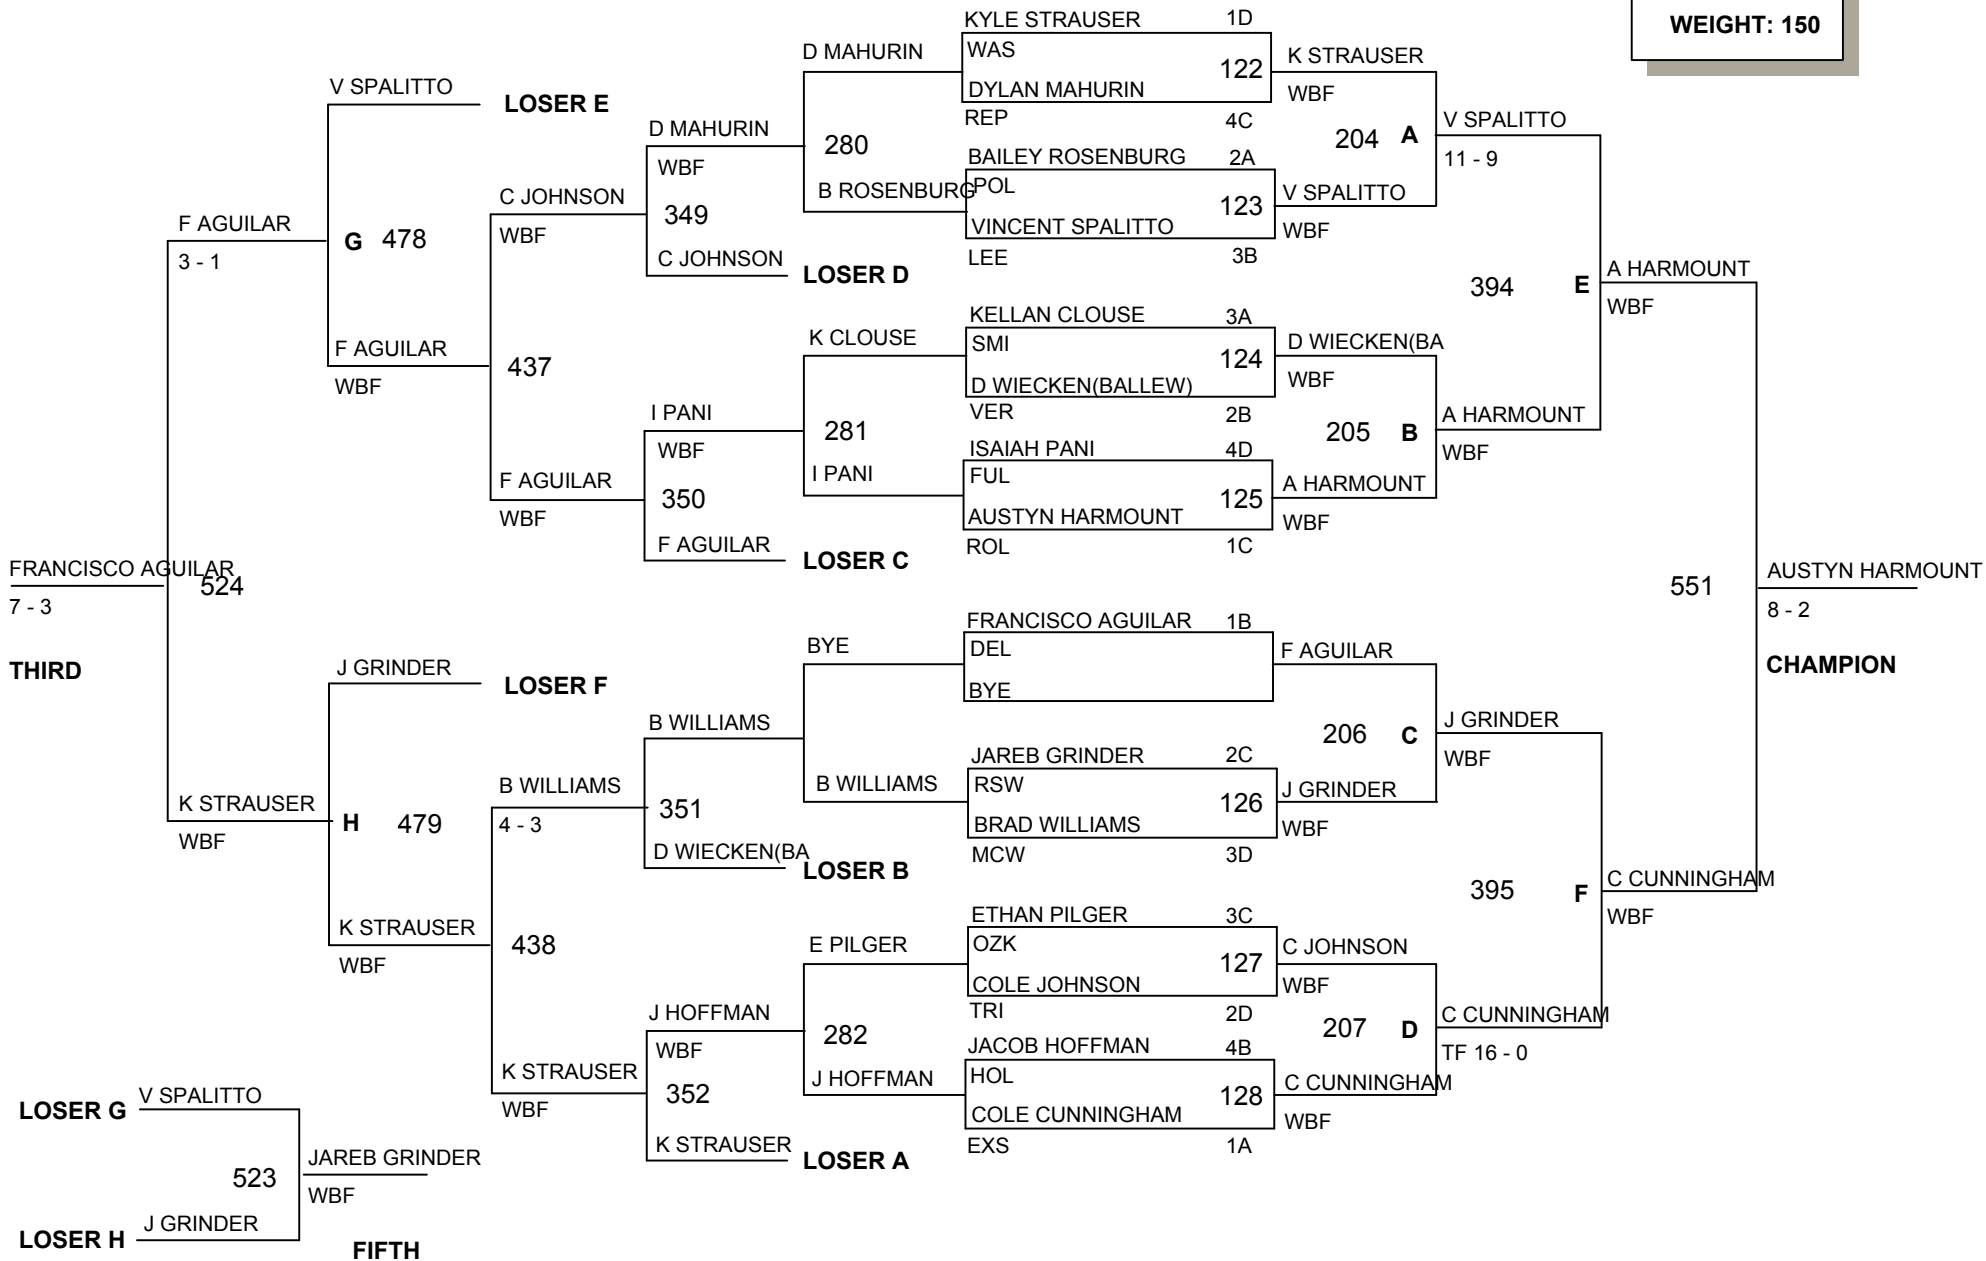

Missouri USA Wrestling State Folkstyle Championship

Site: Hearn Center, Date: March 26-28, 2010

AGE: 12
WEIGHT: 150