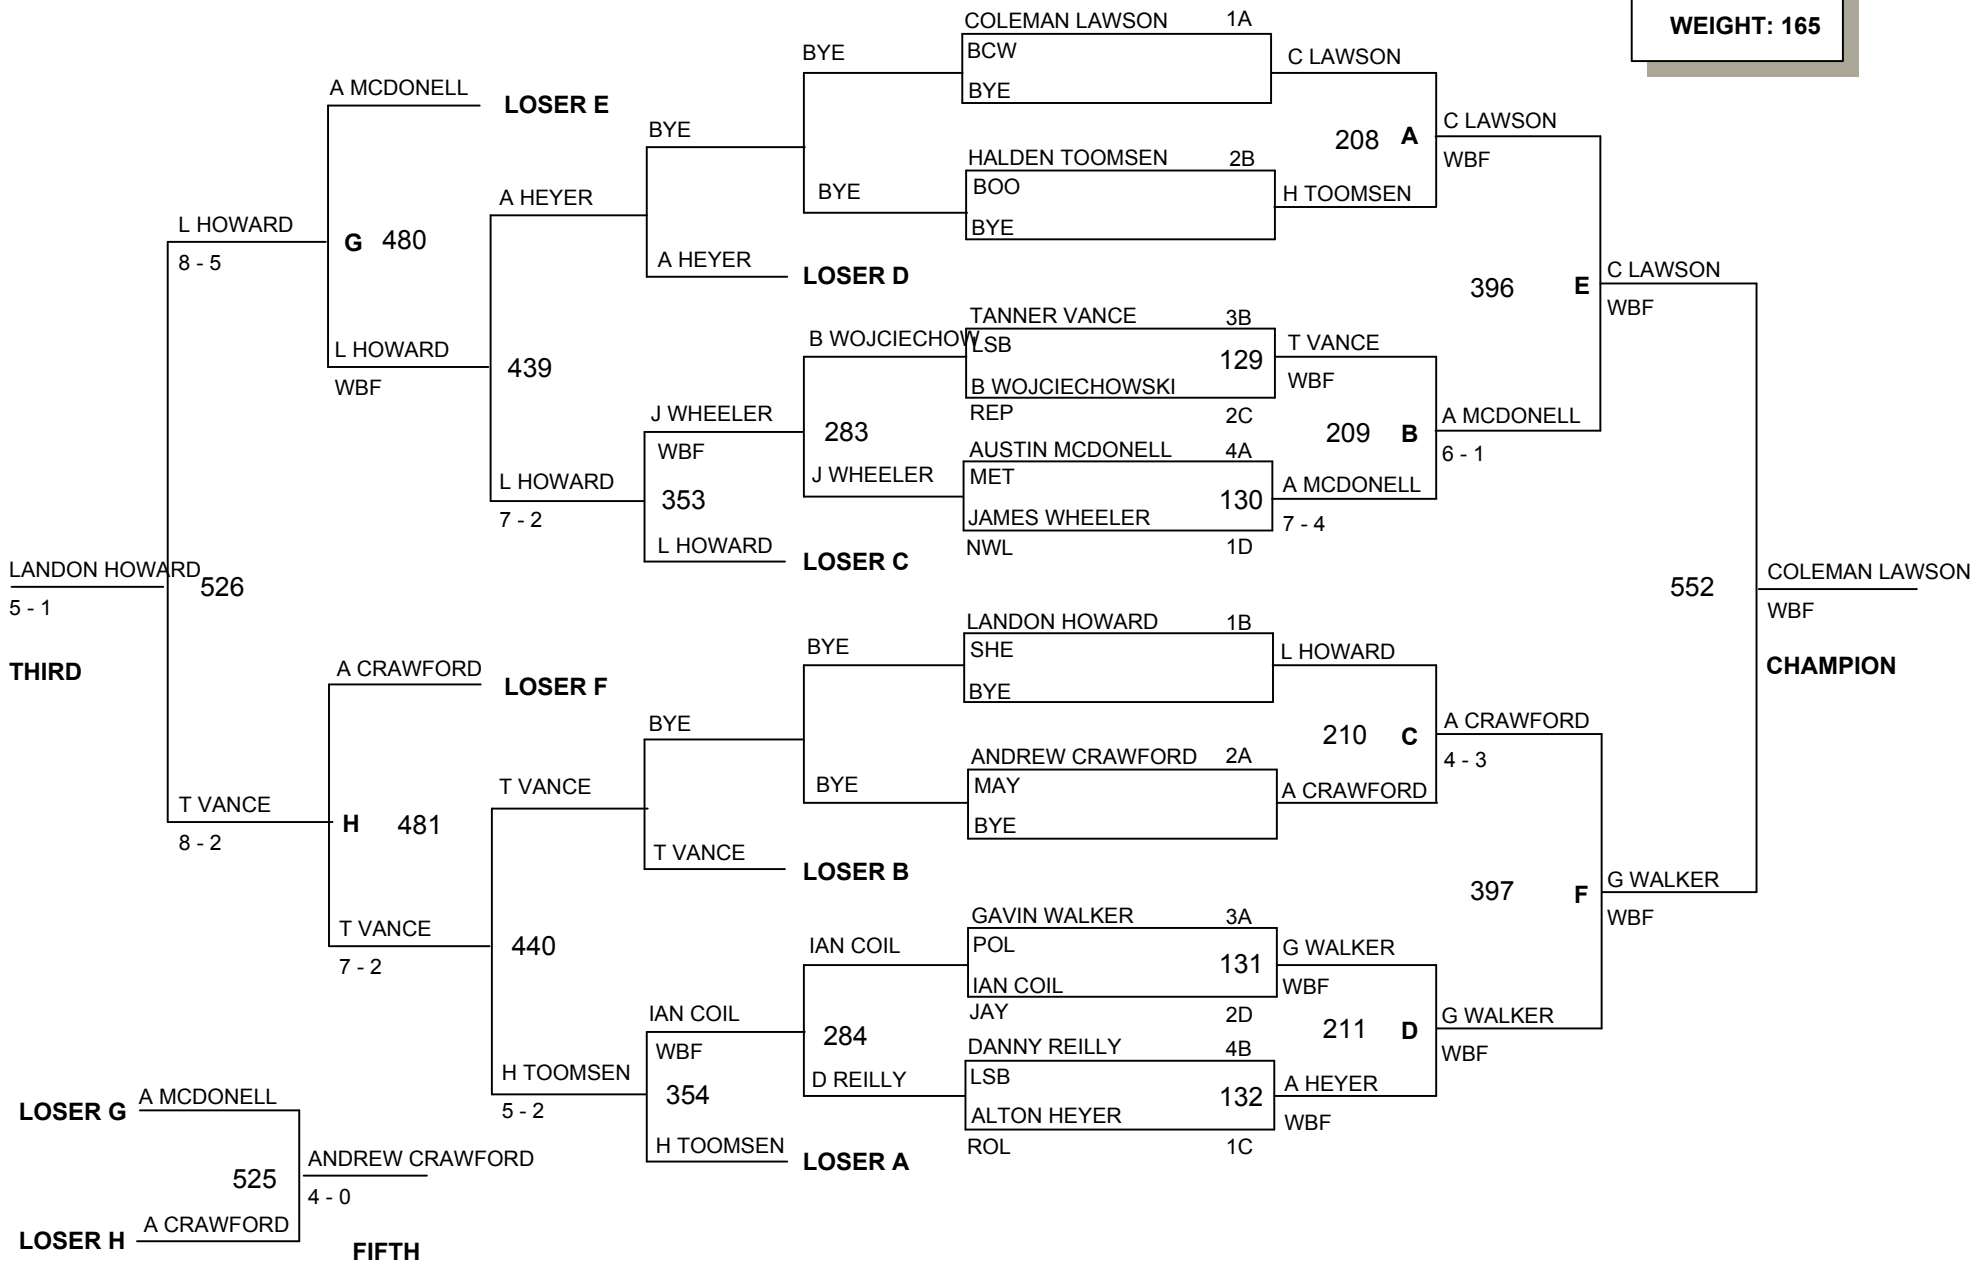

Missouri USA Wrestling

State Folkstyle Championship

Site: Hearn Center, Date: March 26-28, 2010

AGE: 12

WEIGHT: 165