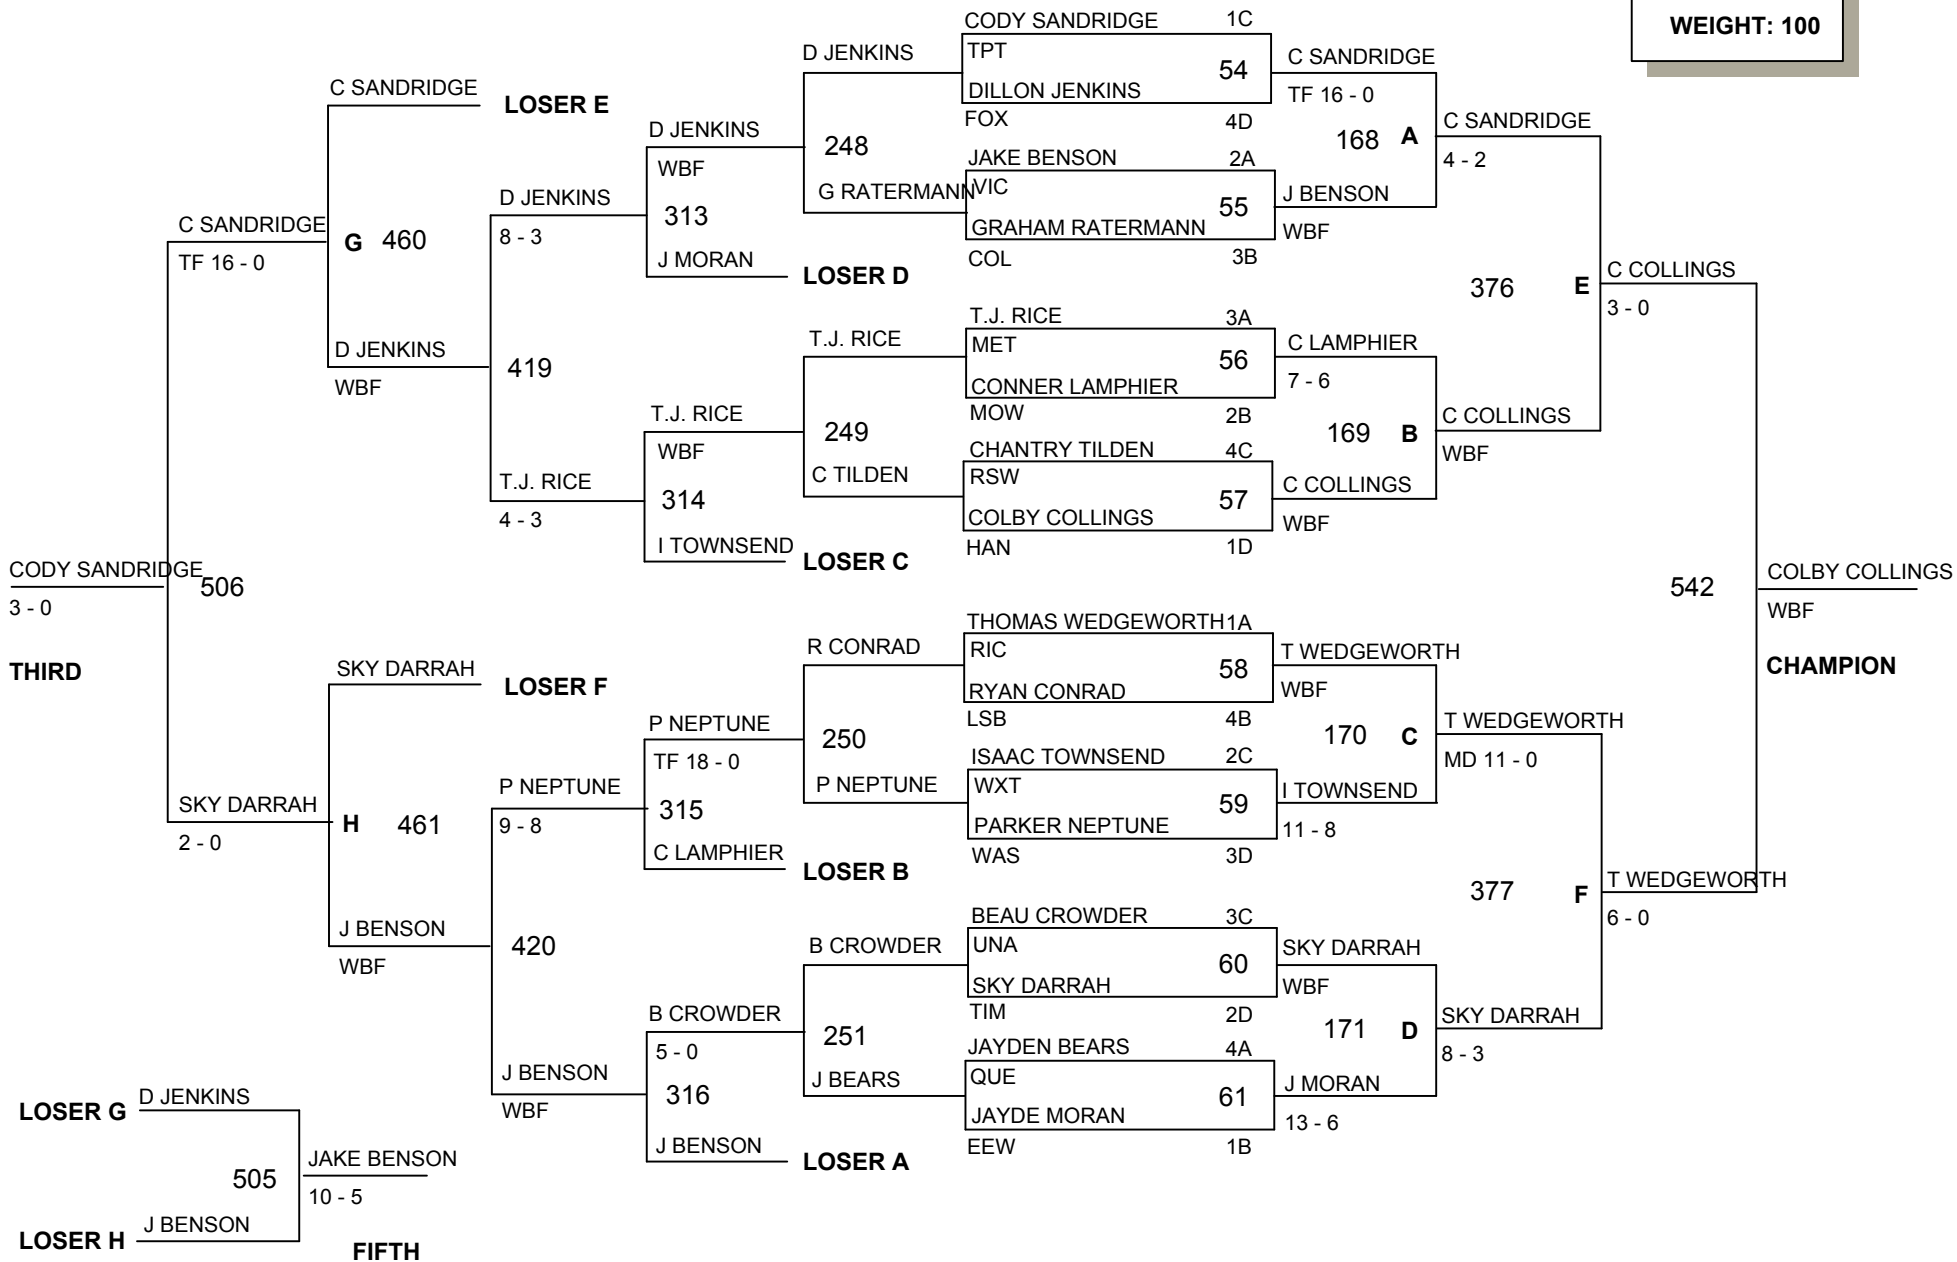

Missouri USA Wrestling

State Folkstyle Championship

Site: Hearn Center, Date: March 26-28, 2010

AGE: 12
WEIGHT: 100