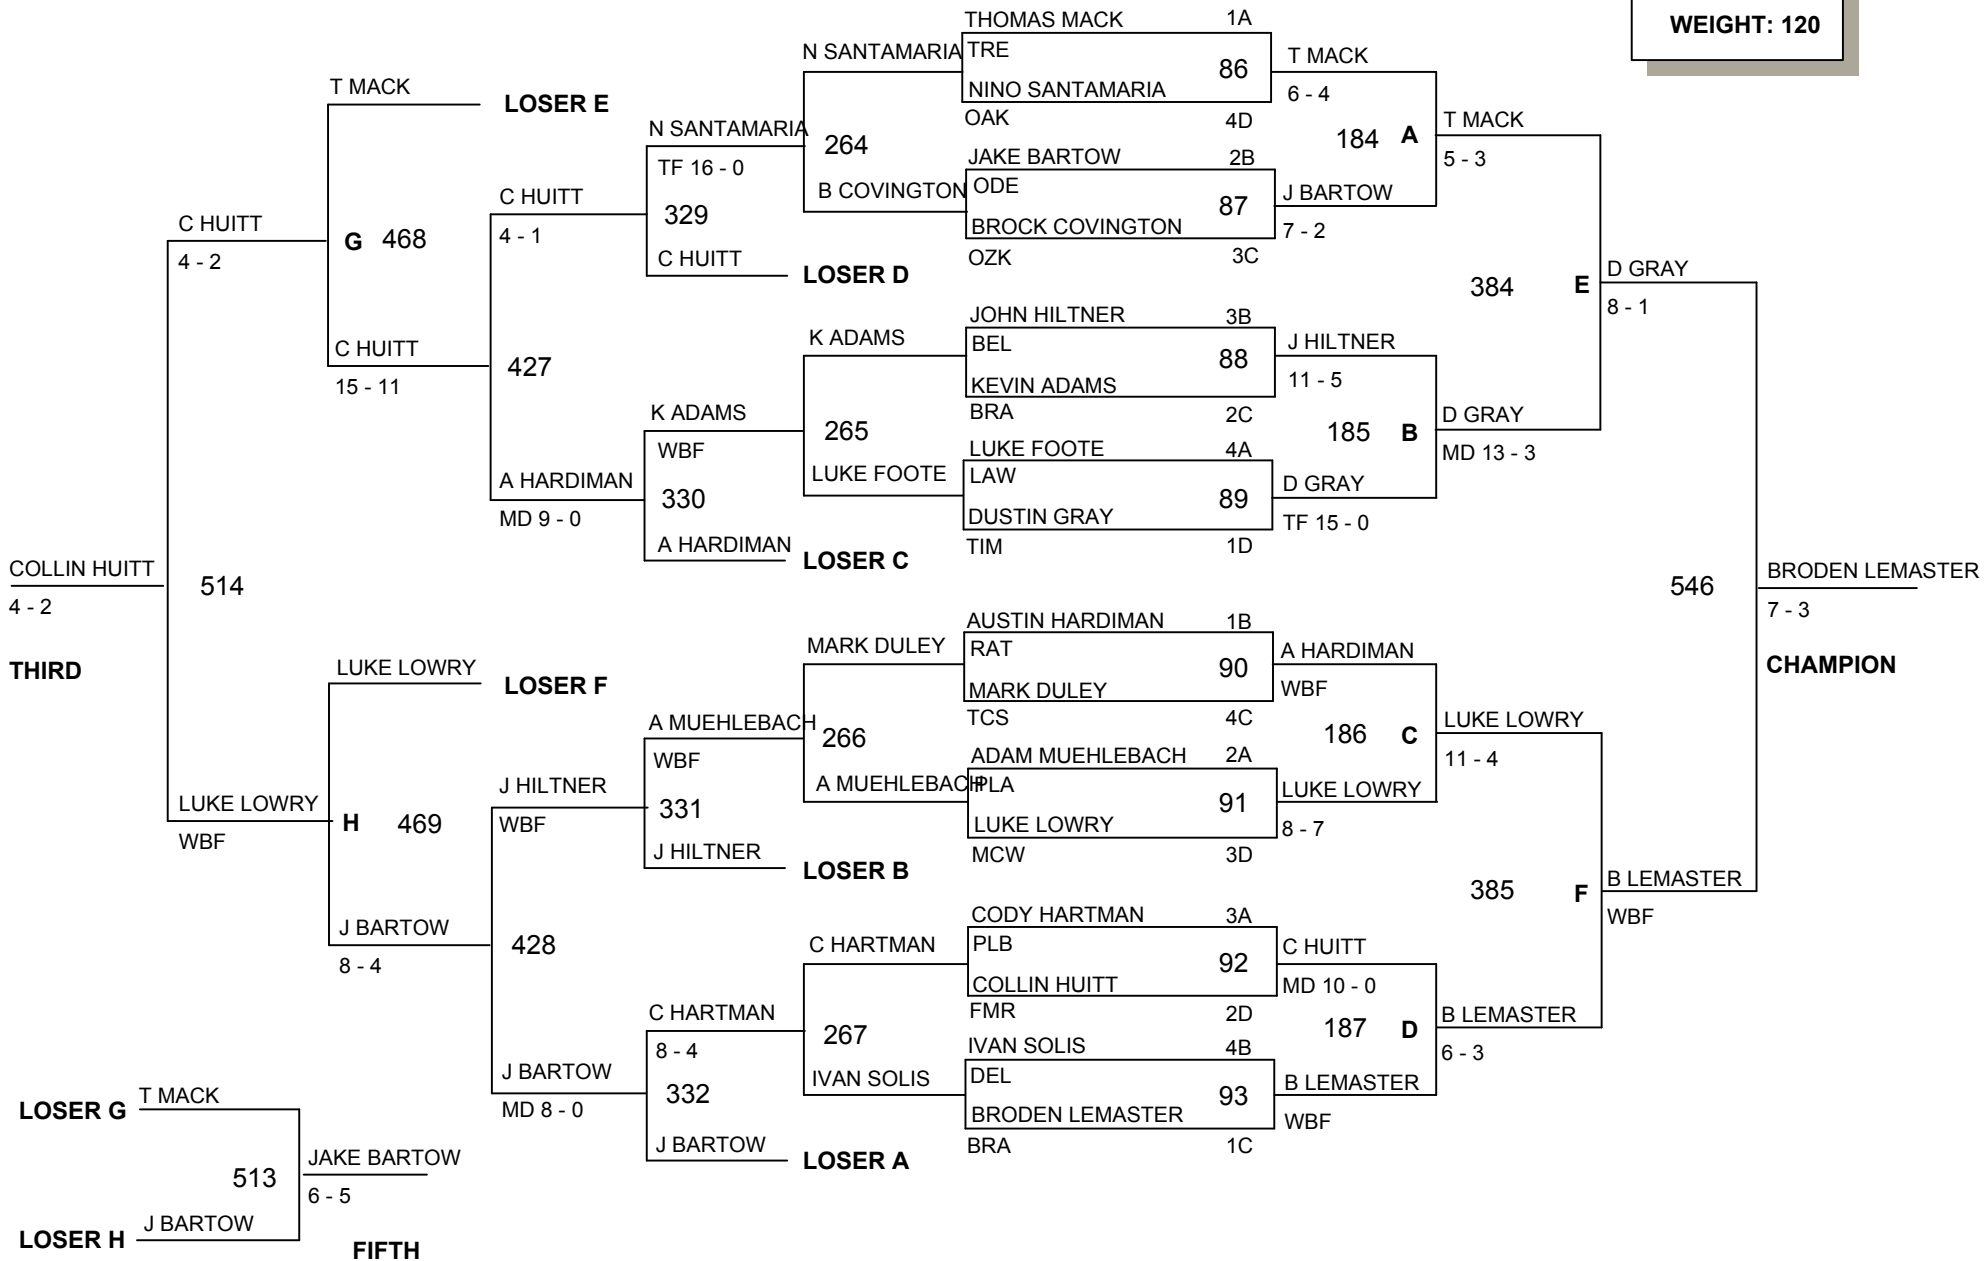

AGE: 12
WEIGHT: 100

Missouri USA Wrestling State Folkstyle Championship

Site: Hearn Center, Date: March 26-28, 2010

AGE: 12

WEIGHT: 120

Missouri USA Wrestling State Folkstyle Championship

Site: Hearn Center, Date: March 26-28, 2010