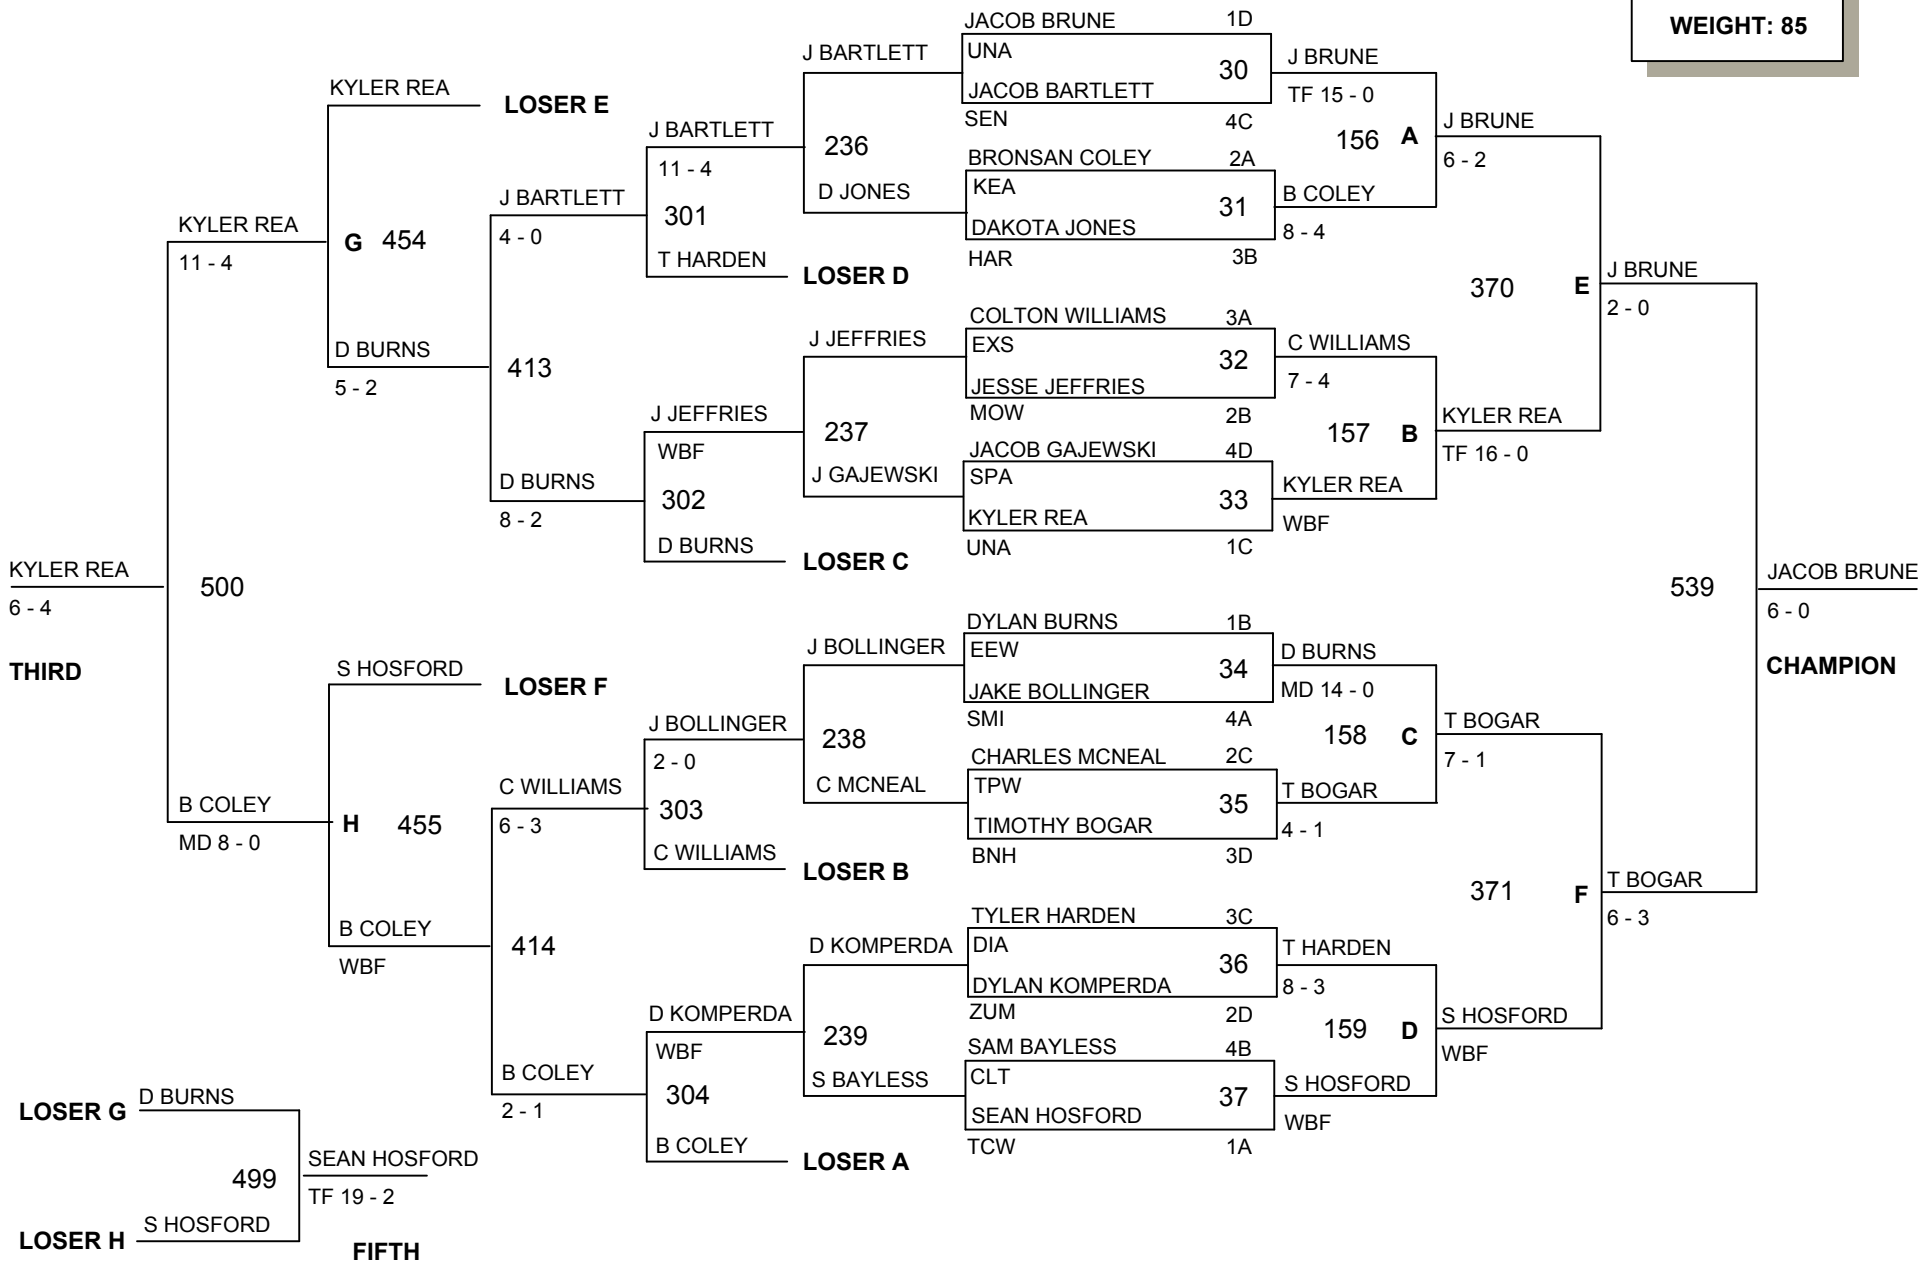

AGE: 12
WEIGHT: 65

Missouri USA Wrestling State Folkstyle Championship

Site: Hearn Center, Date: March 26-28, 2010

AGE: 12

WEIGHT: 85

Missouri USA Wrestling

State Folkstyle Championship

Site: Hearn Center, Date: March 26-28, 2010