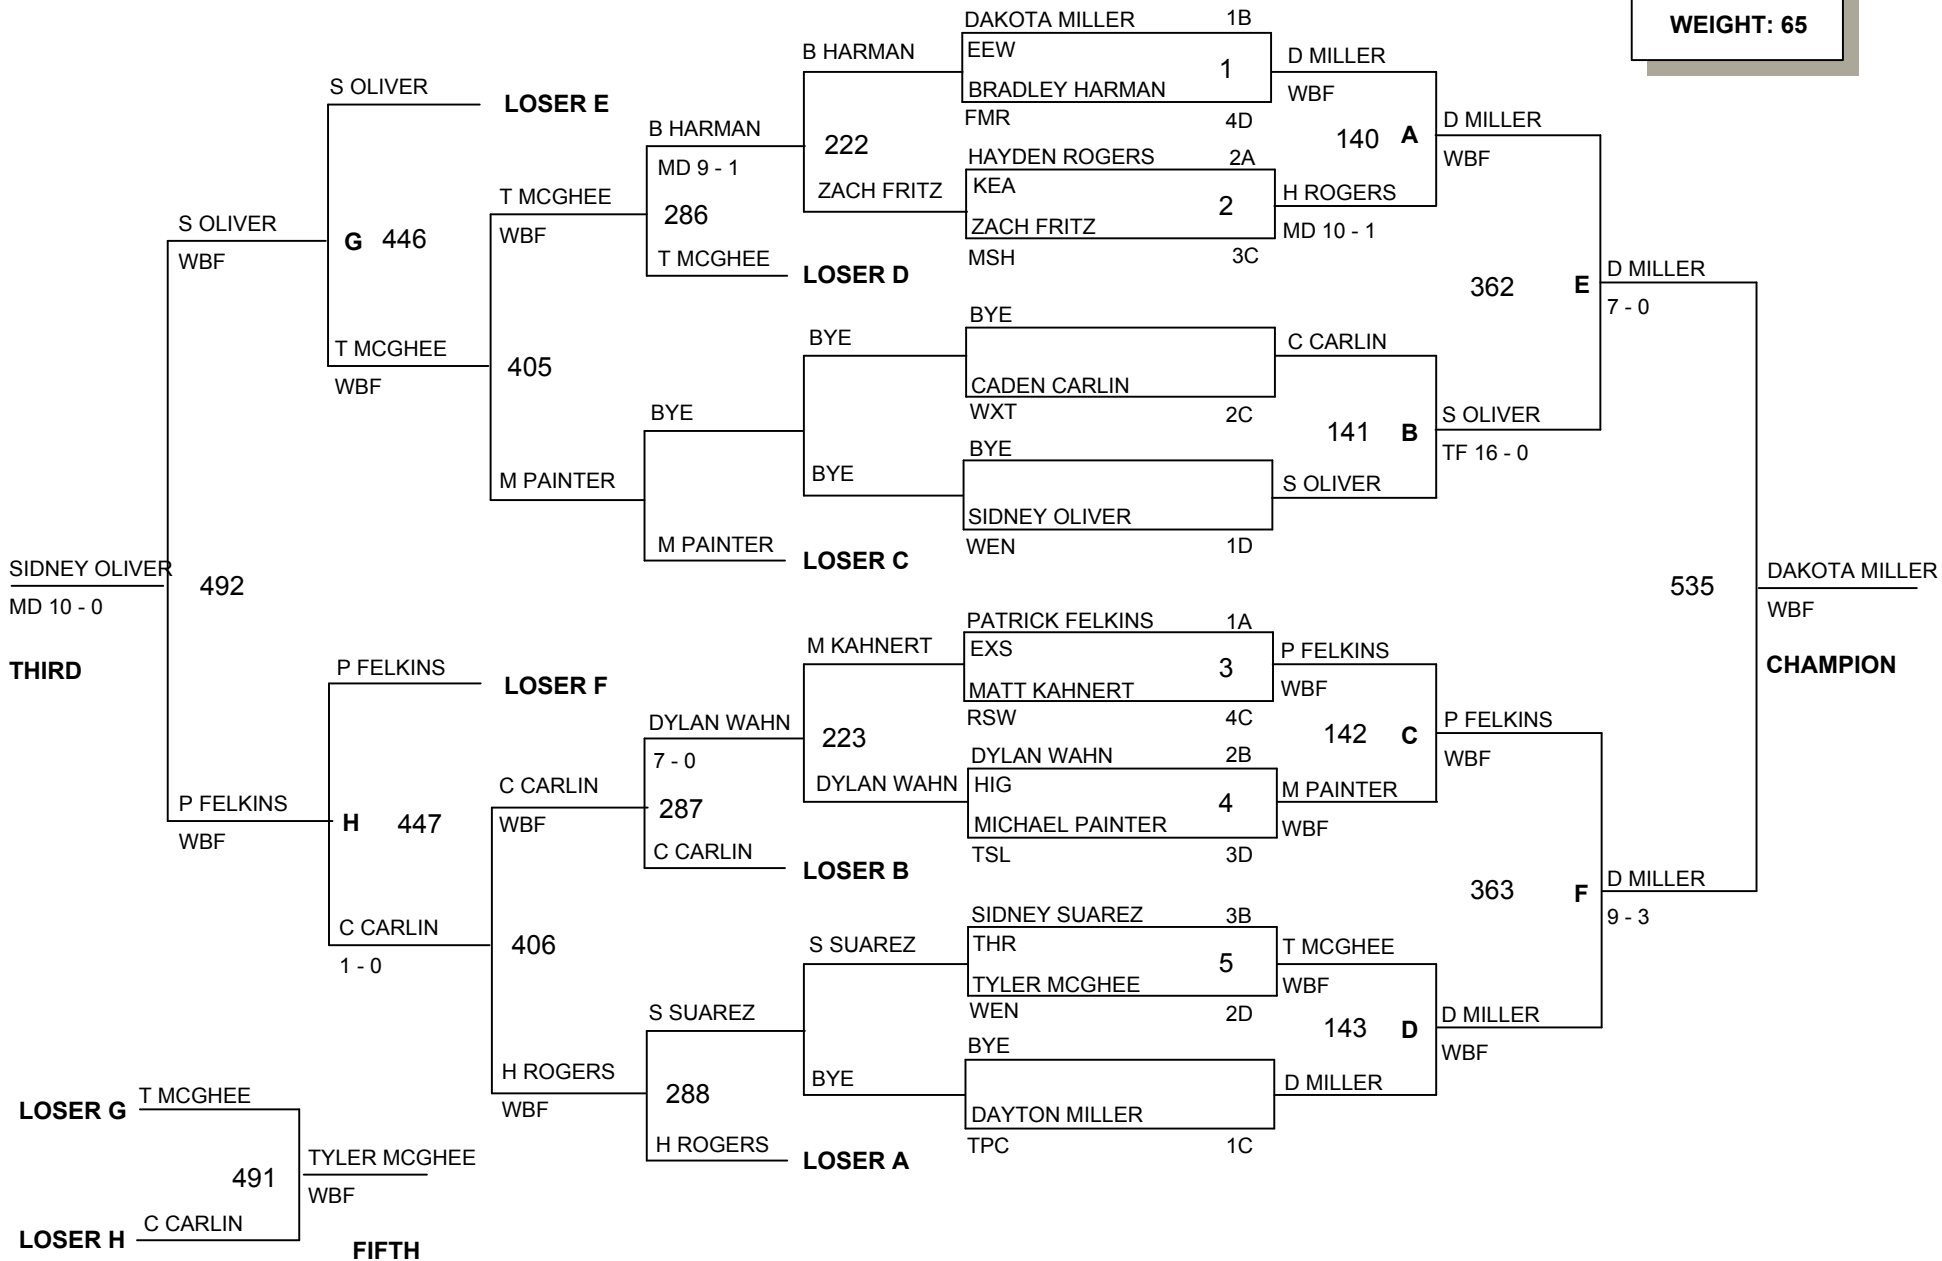

Missouri USA Wrestling

State Folkstyle Championship

Site: Hearn Center, Date: March 26-28, 2010

AGE: 12
WEIGHT: 60

Missouri USA Wrestling State Folkstyle Championship

Site: Hearn Center, Date: March 26-28, 2010

AGE: 12
WEIGHT: 65

Missouri USA Wrestling State Folkstyle Championship

Site: Hearn Center, Date: March 26-28, 2010

AGE: 12

WEIGHT: 85

Missouri USA Wrestling

State Folkstyle Championship

Site: Hearn Center, Date: March 26-28, 2010