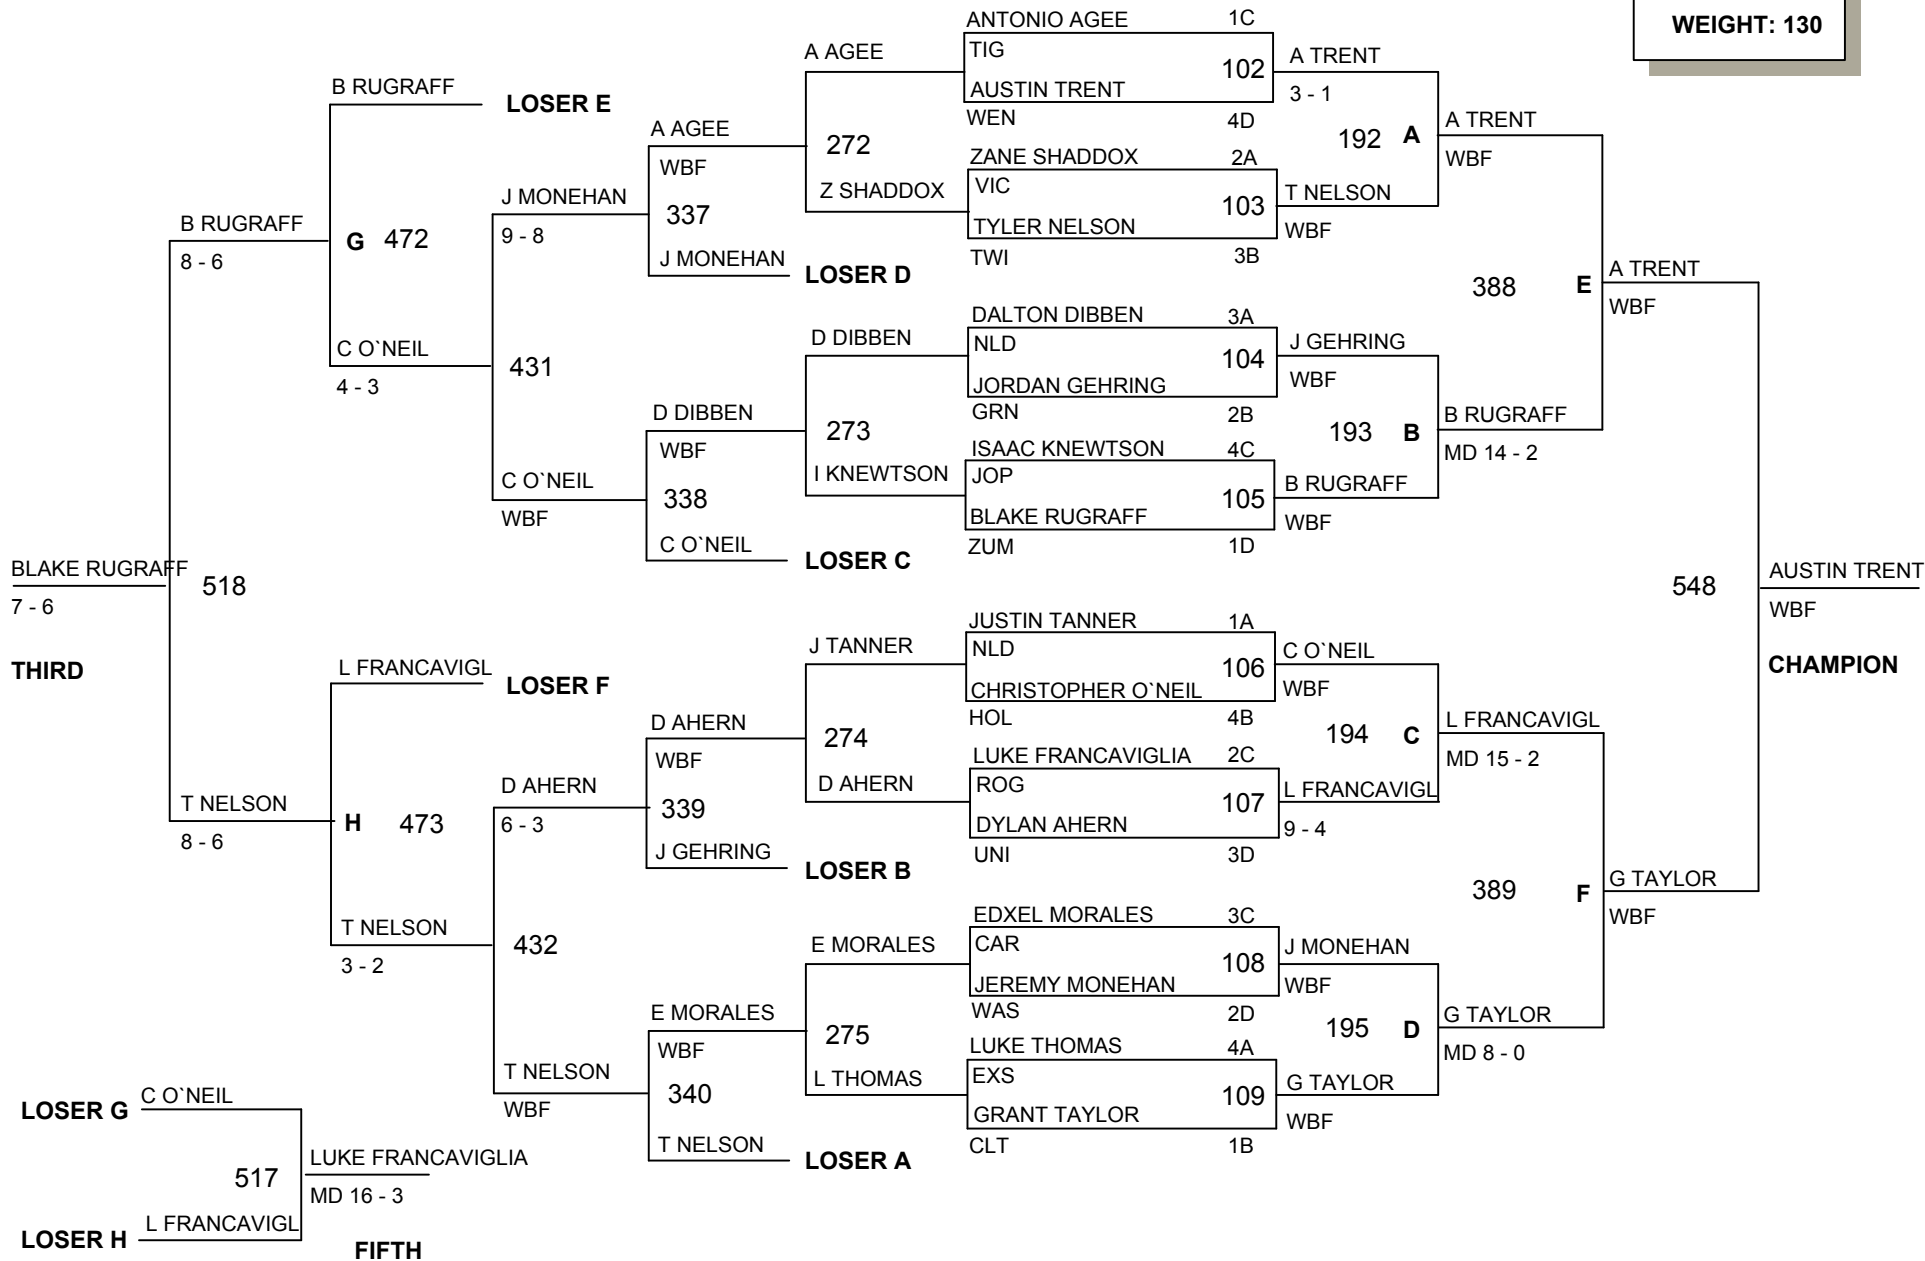

Missouri USA Wrestling State Folkstyle Championship

Site: Hearn Center, Date: March 26-28, 2010

AGE: 12
WEIGHT: 130