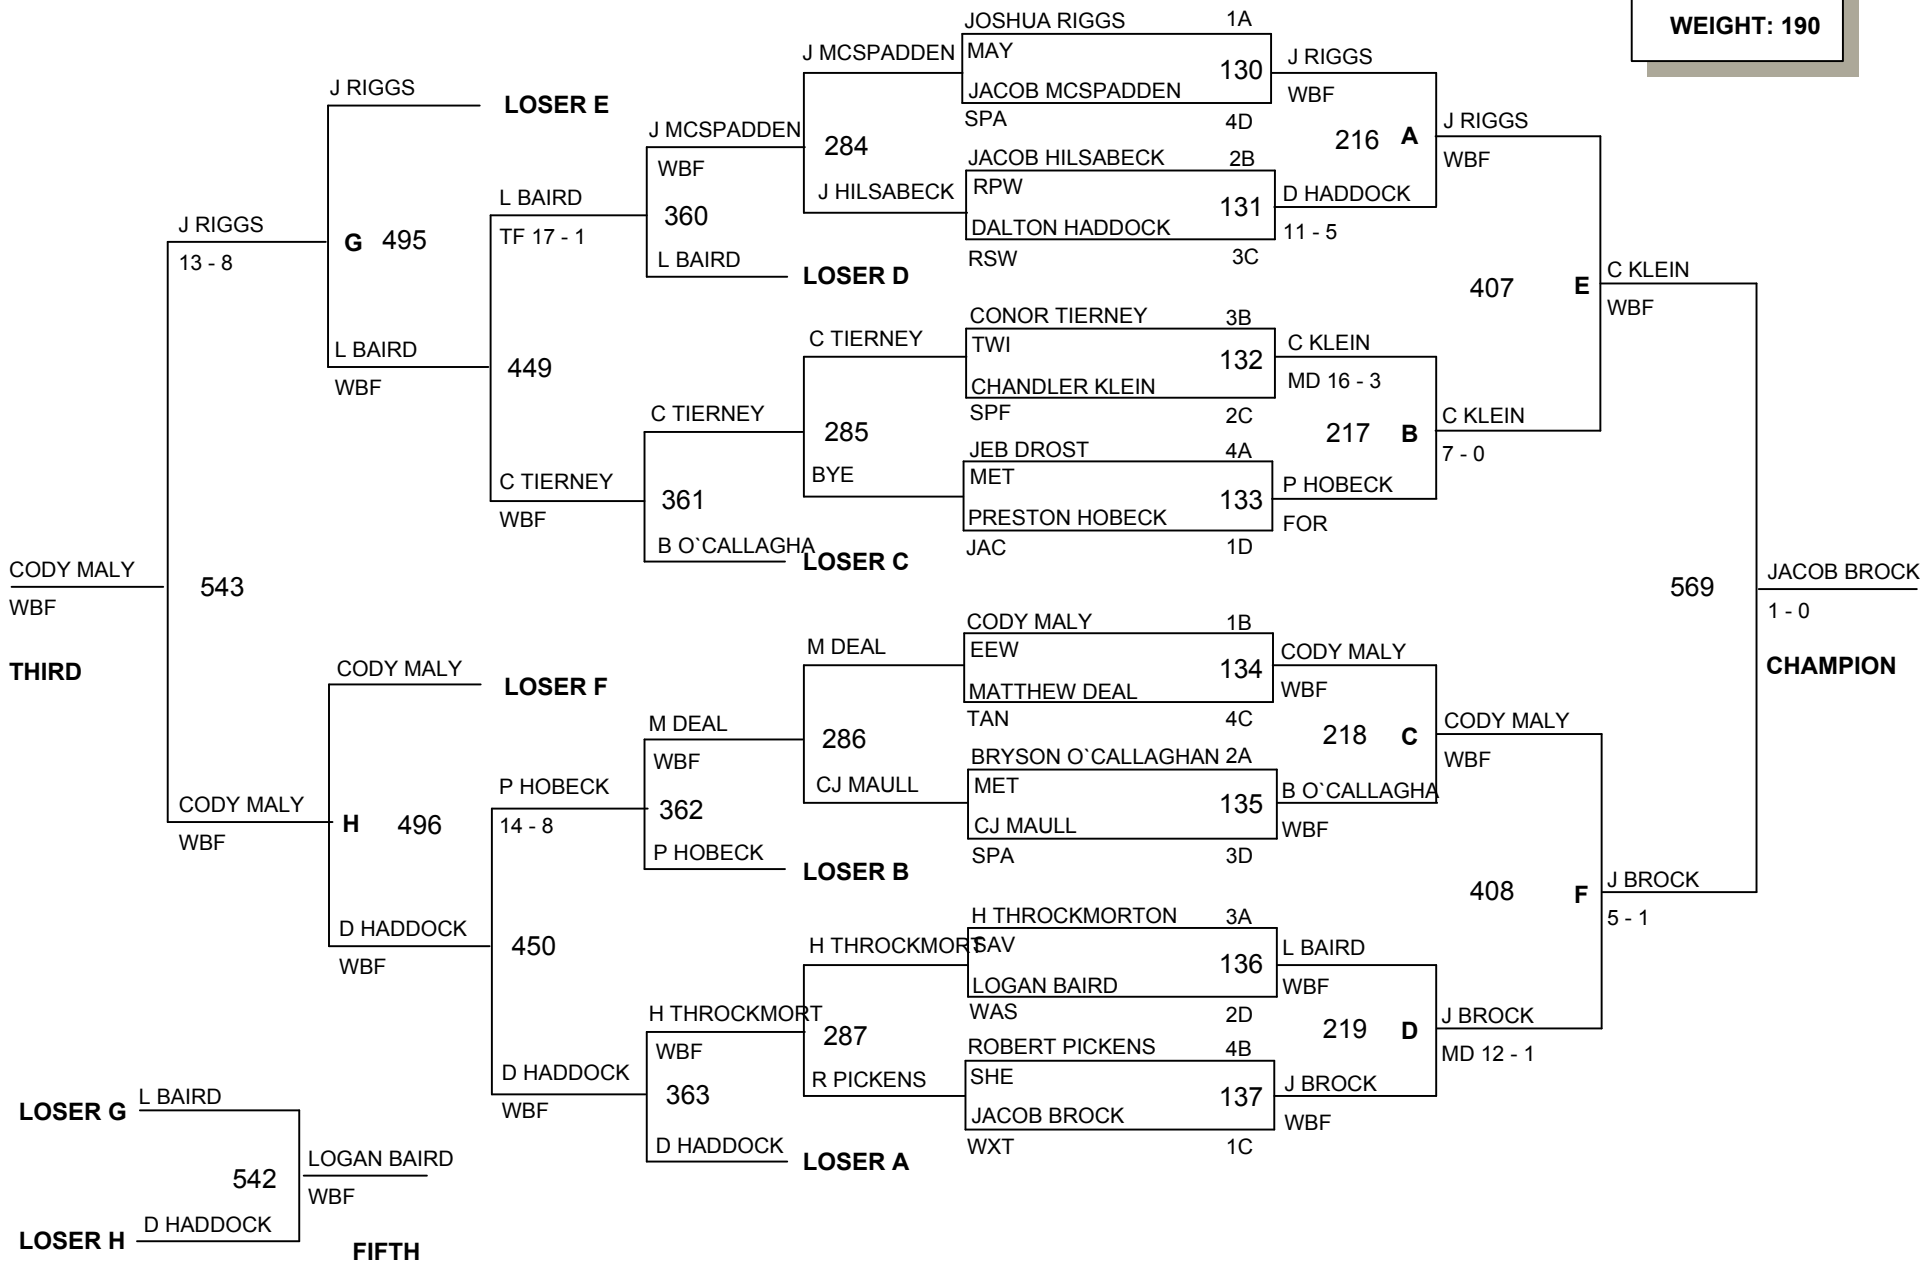

Missouri USA Wrestling State Folkstyle Championship

Site: Hearn Center, Date: March 26-28, 2010

AGE: 14
WEIGHT: 190