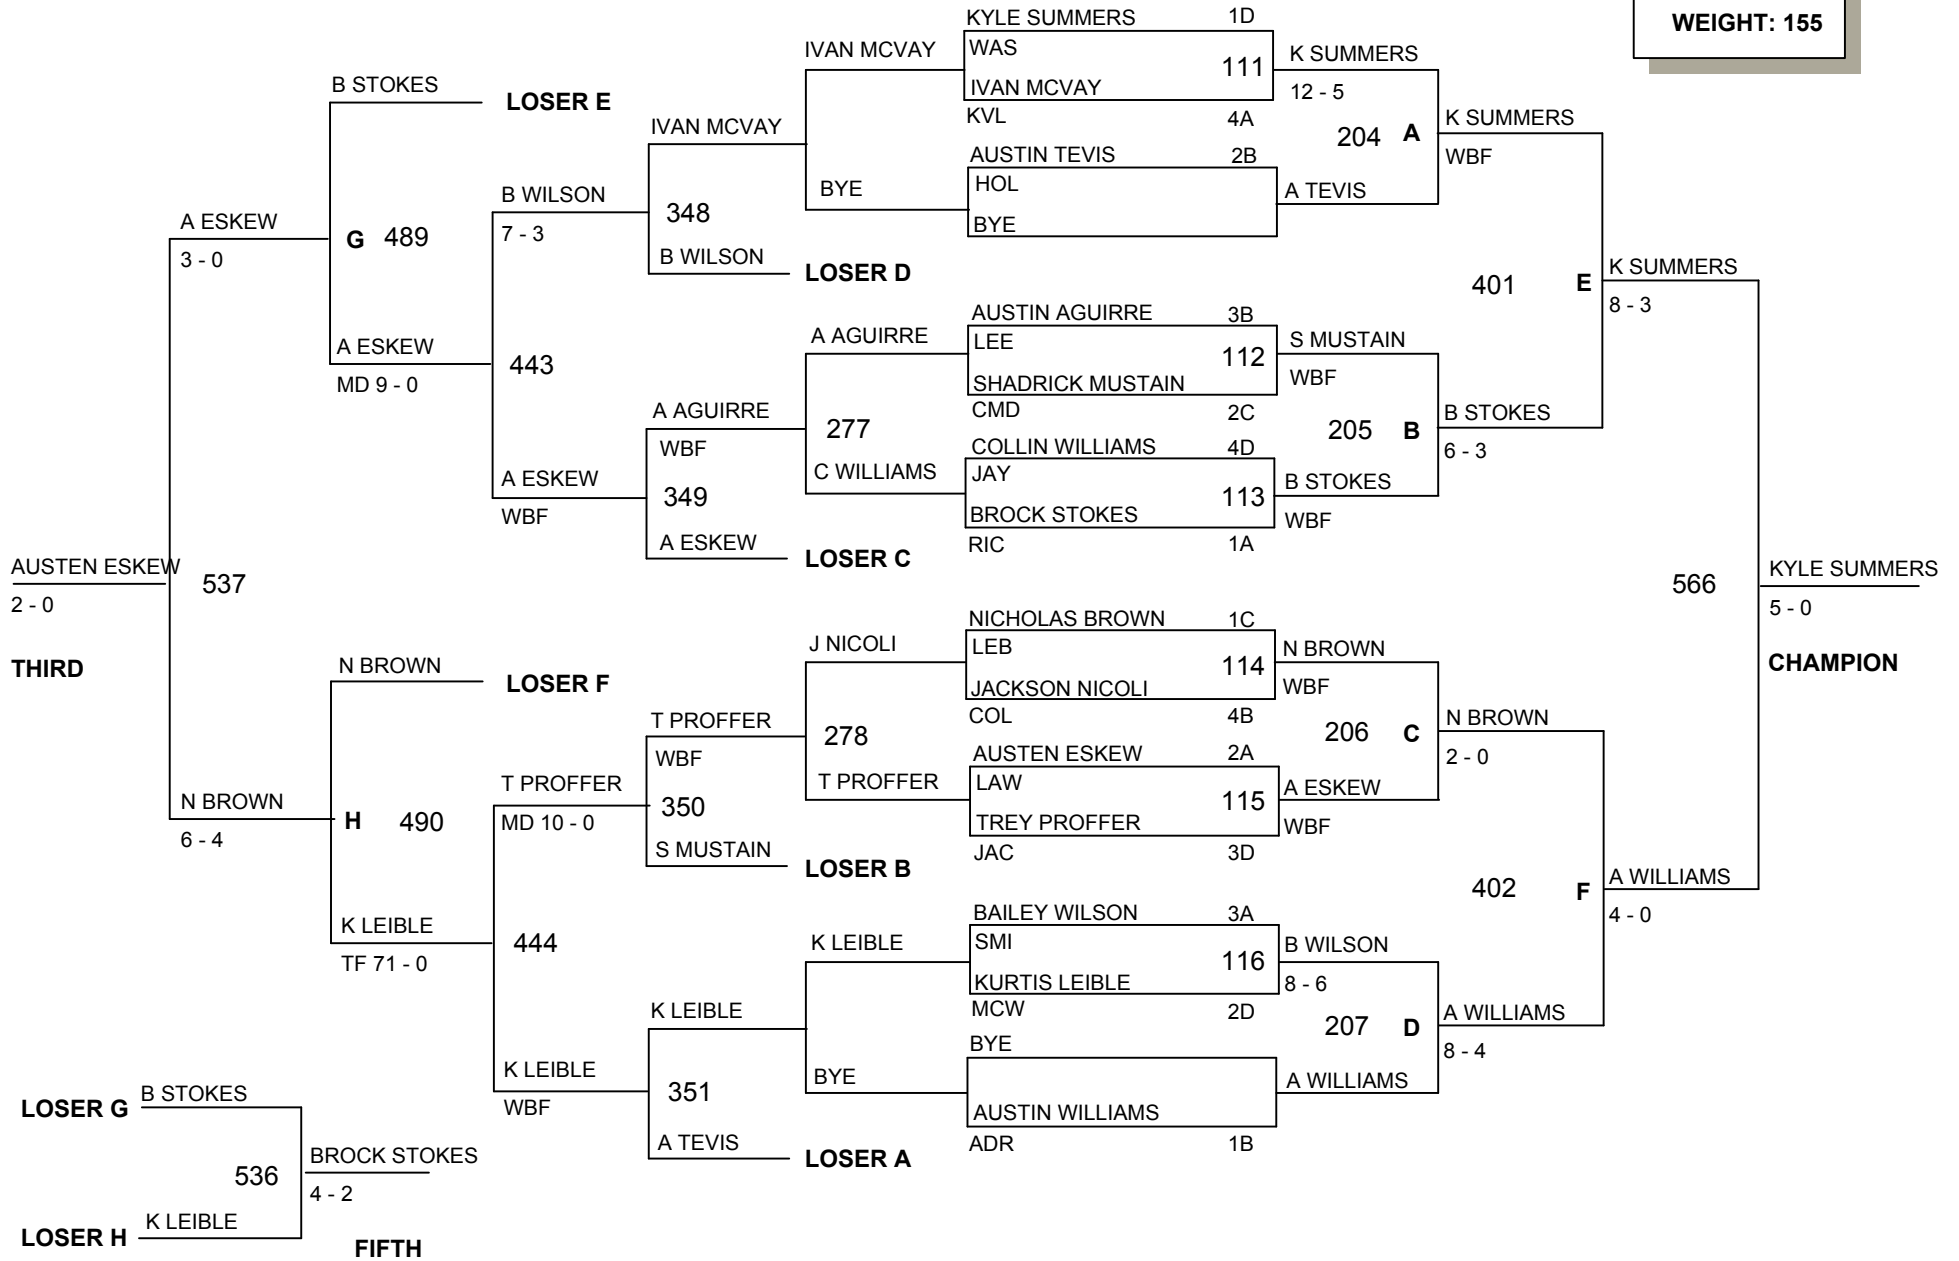

AGE: 14
WEIGHT: 150

Missouri USA Wrestling State Folkstyle Championship

Site: Hearn Center, Date: March 26-28, 2010

AGE: 14

WEIGHT: 155

Missouri USA Wrestling State Folkstyle Championship

Site: Hearn Center, Date: March 26-28, 2010