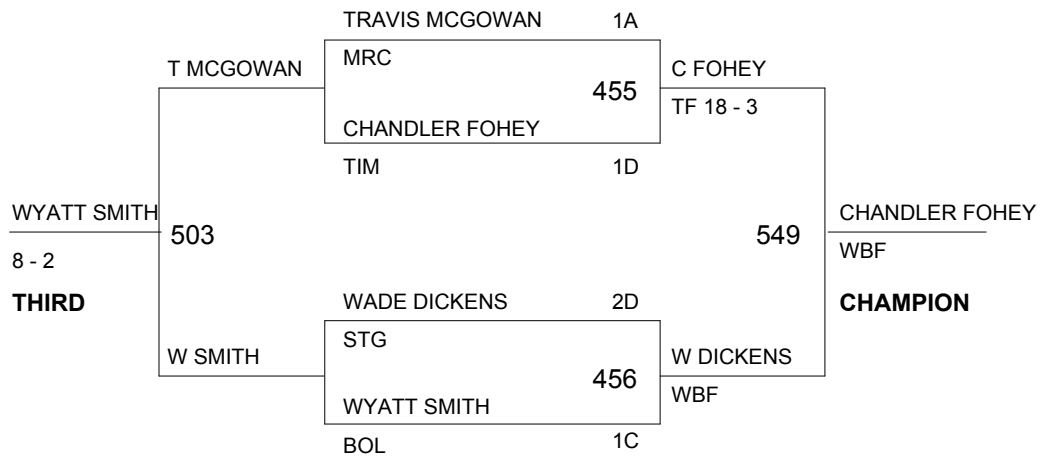

Missouri USA Wrestling
State Folkstyle Championship
Site: Hearn Center, Date: March 26-28, 2010

AGE: 14
WEIGHT: 70

Missouri USA Wrestling

State Folkstyle Championship

Site: Hearn Center, Date: March 26-28, 2010

AGE: 14
WEIGHT: 100

Missouri USA Wrestling

State Folkstyle Championship

Site: Hearn Center, Date: March 26-28, 2010

AGE: 14
WEIGHT: 110

Missouri USA Wrestling

State Folkstyle Championship

Site: Hearn Center, Date: March 26-28, 2010

AGE: 14

WEIGHT: 120

Missouri USA Wrestling State Folkstyle Championship

Site: Hearn Center, Date: March 26-28, 2010

AGE: 14

WEIGHT: 125

Missouri USA Wrestling State Folkstyle Championship

Site: Hearn Center, Date: March 26-28, 2010

AGE: 14

WEIGHT: 235

**Missouri USA Wrestling
State Folkstyle Championship
Site: Hearn Center, Date: March 26-28, 2010**

**AGE: 14
WEIGHT: 285**