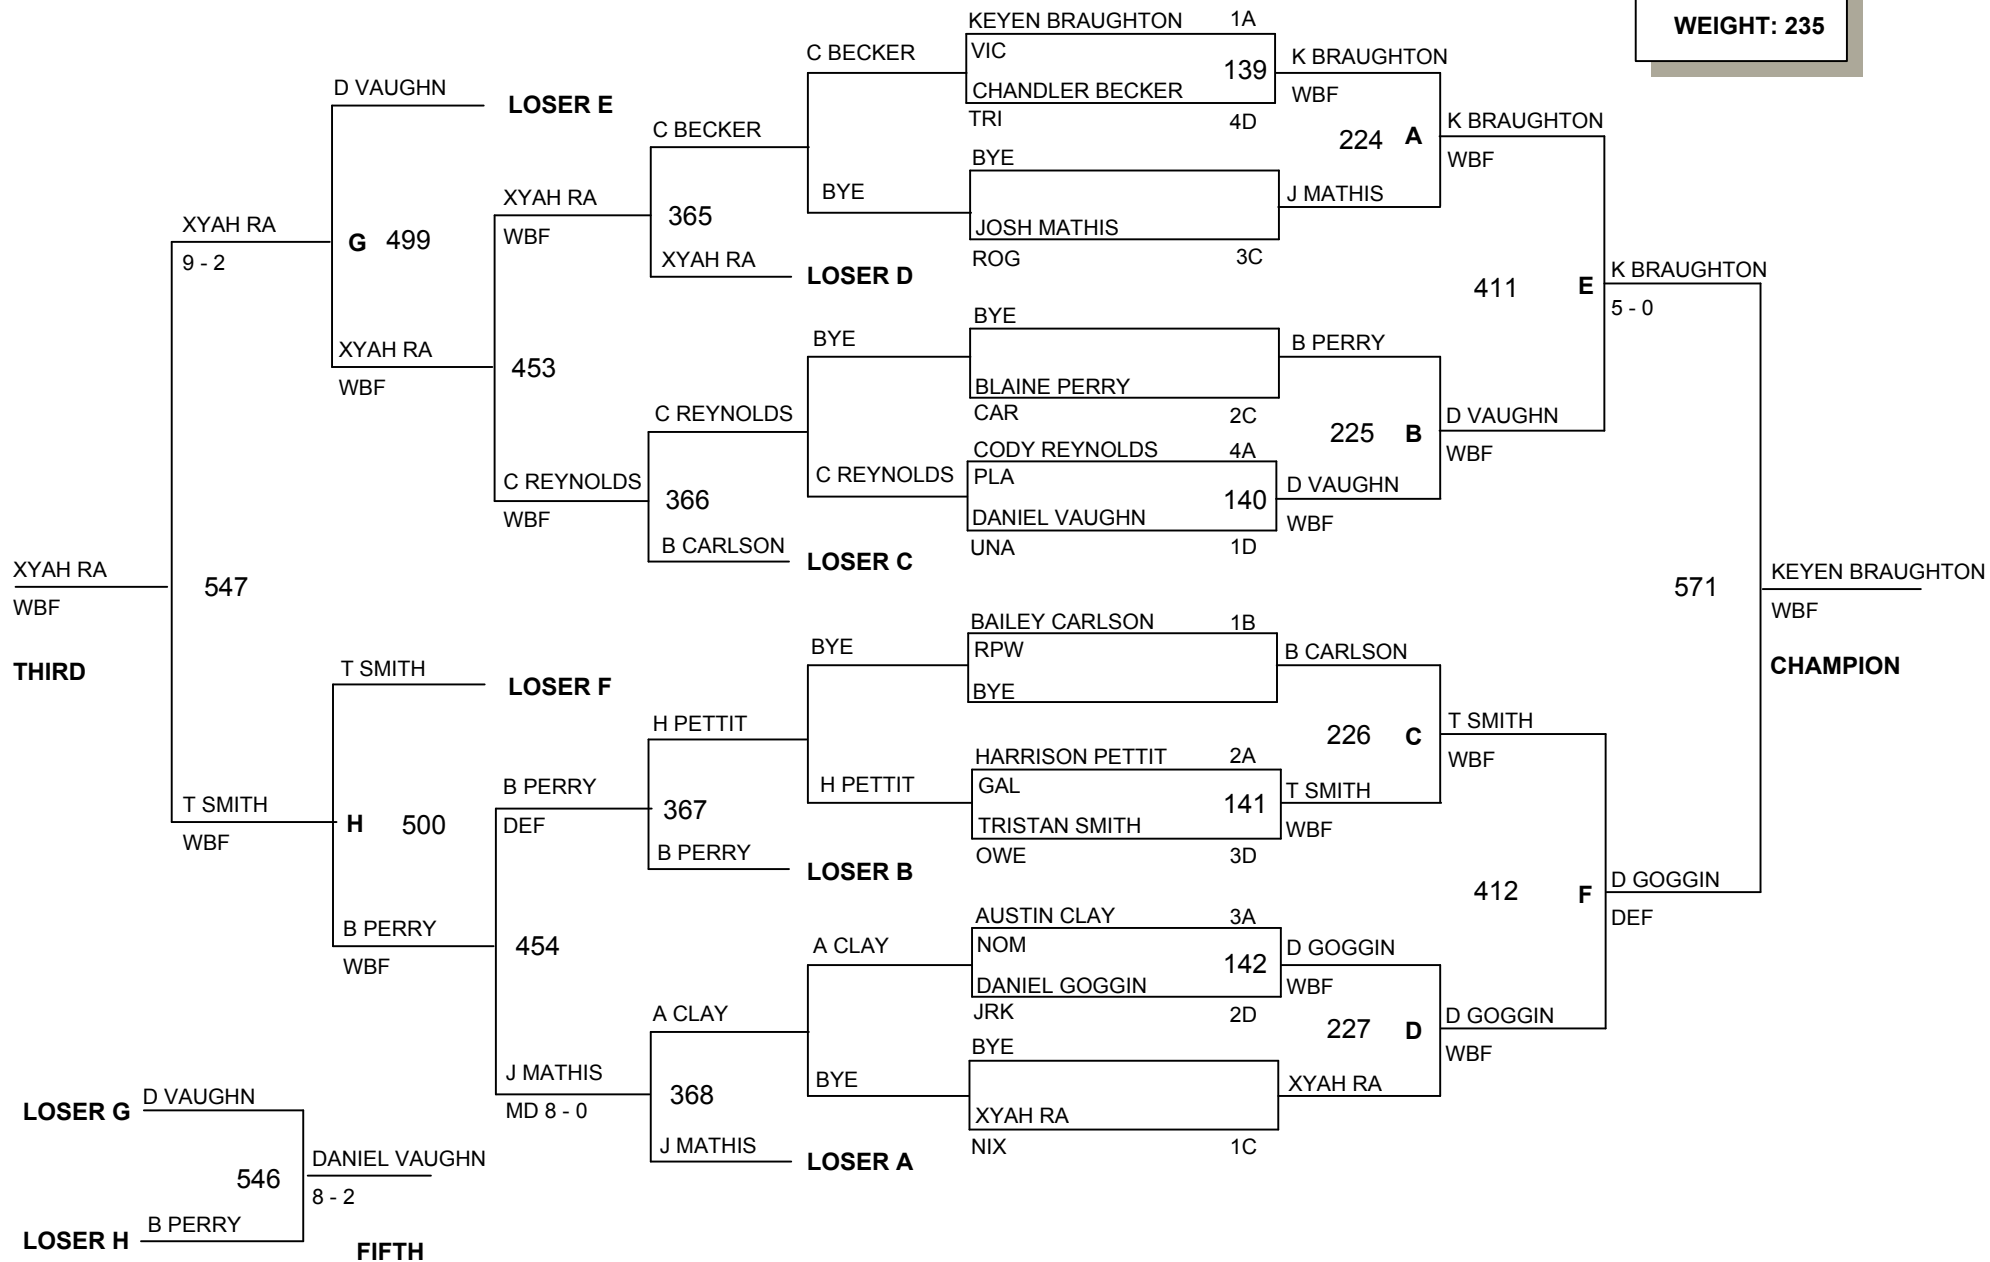

AGE: 14
WEIGHT: 190

Missouri USA Wrestling State Folkstyle Championship

Site: Hearn Center, Date: March 26-28, 2010

AGE: 14

WEIGHT: 205

Missouri USA Wrestling

State Folkstyle Championship

Site: Hearn Center, Date: March 26-28, 2010

AGE: 14

WEIGHT: 235

**Missouri USA Wrestling
State Folkstyle Championship
Site: Hearn Center, Date: March 26-28, 2010**

**AGE: 14
WEIGHT: 285**