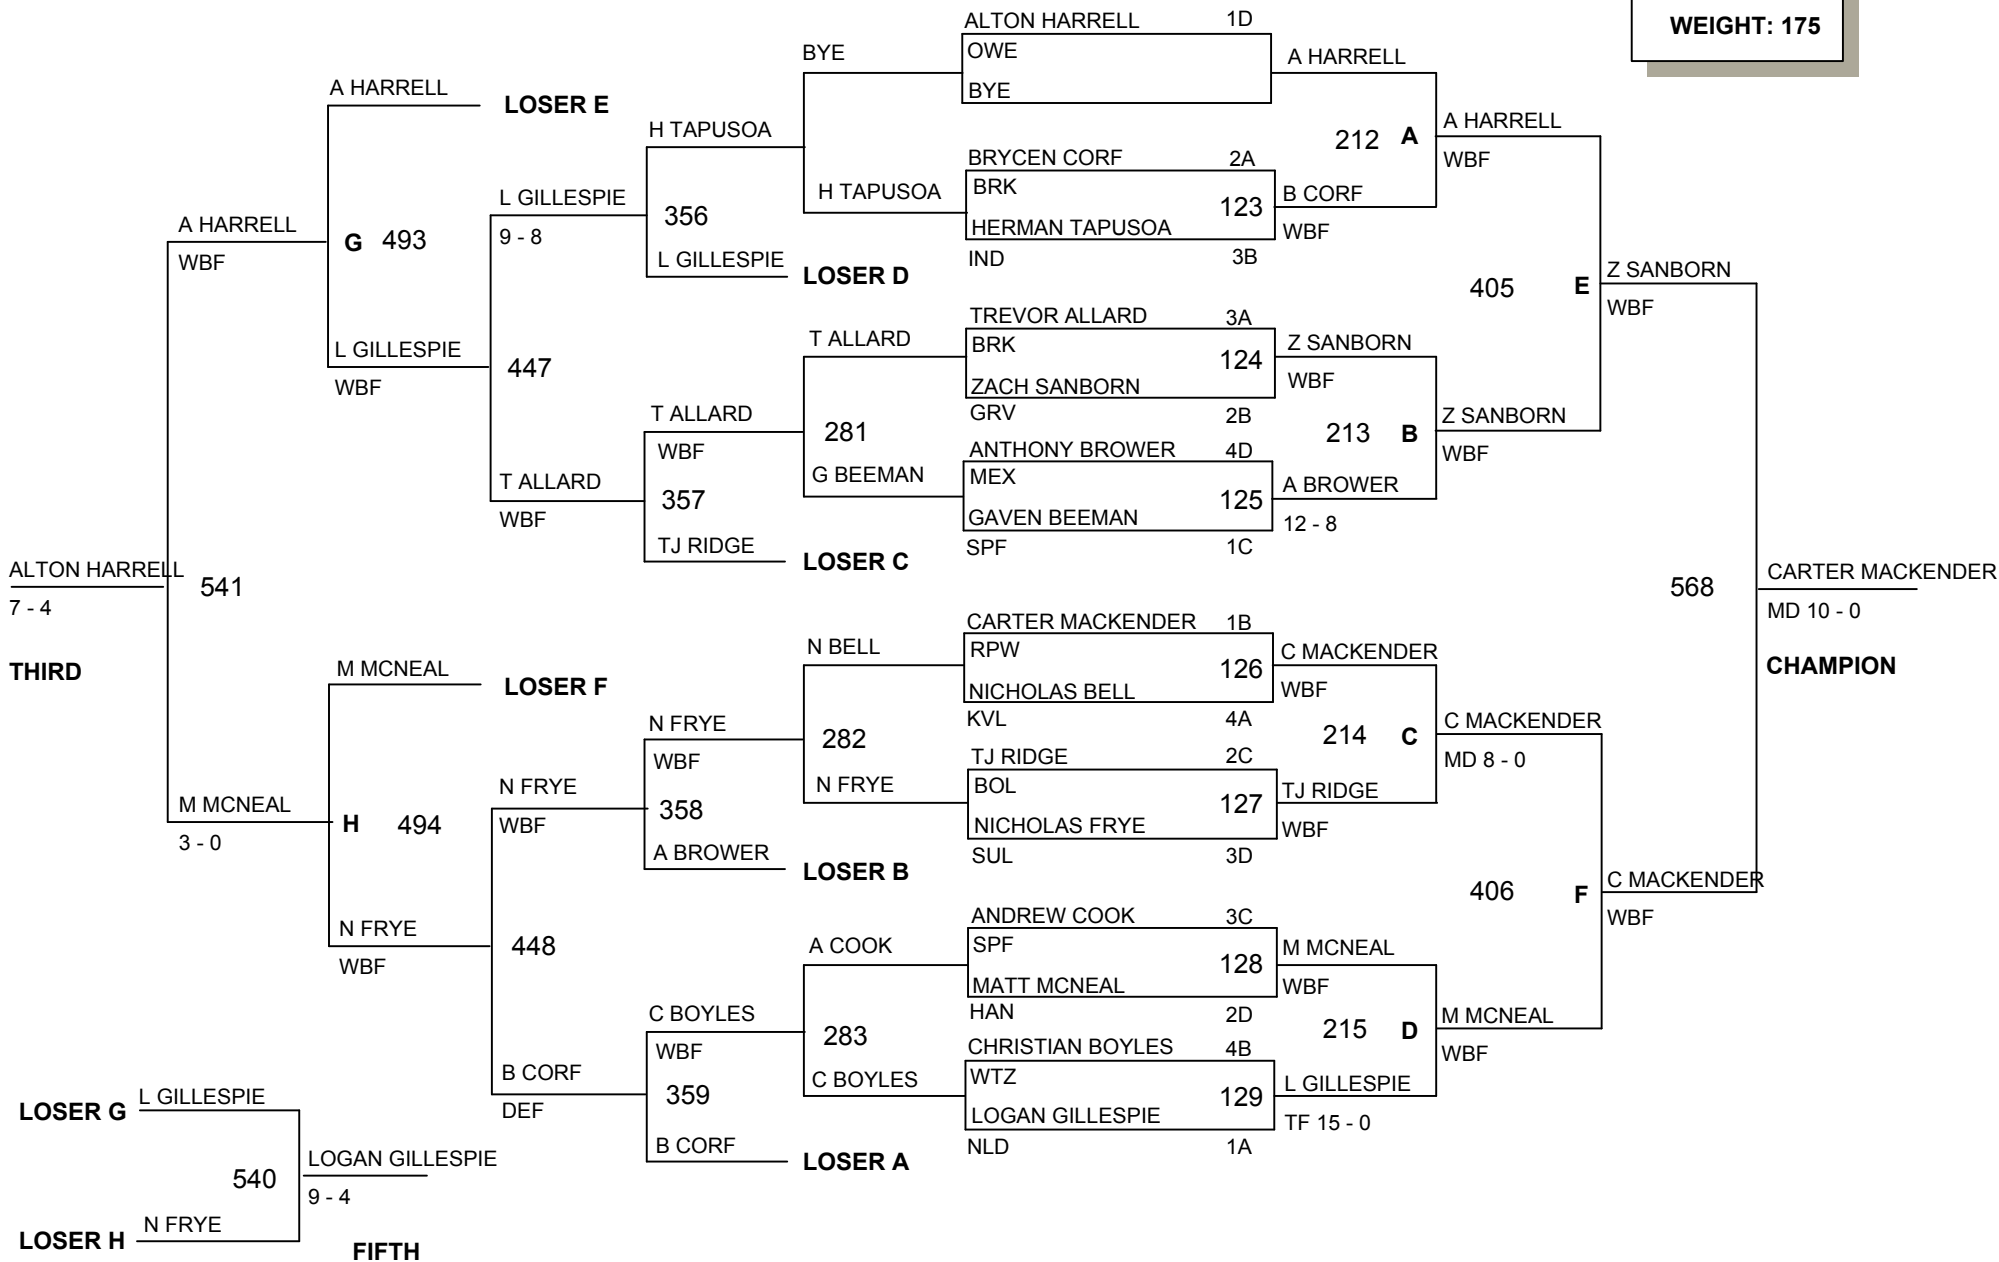

Missouri USA Wrestling State Folkstyle Championship

Site: Hearnese Center, Date: March 26-28, 2010

AGE: 14
WEIGHT: 175