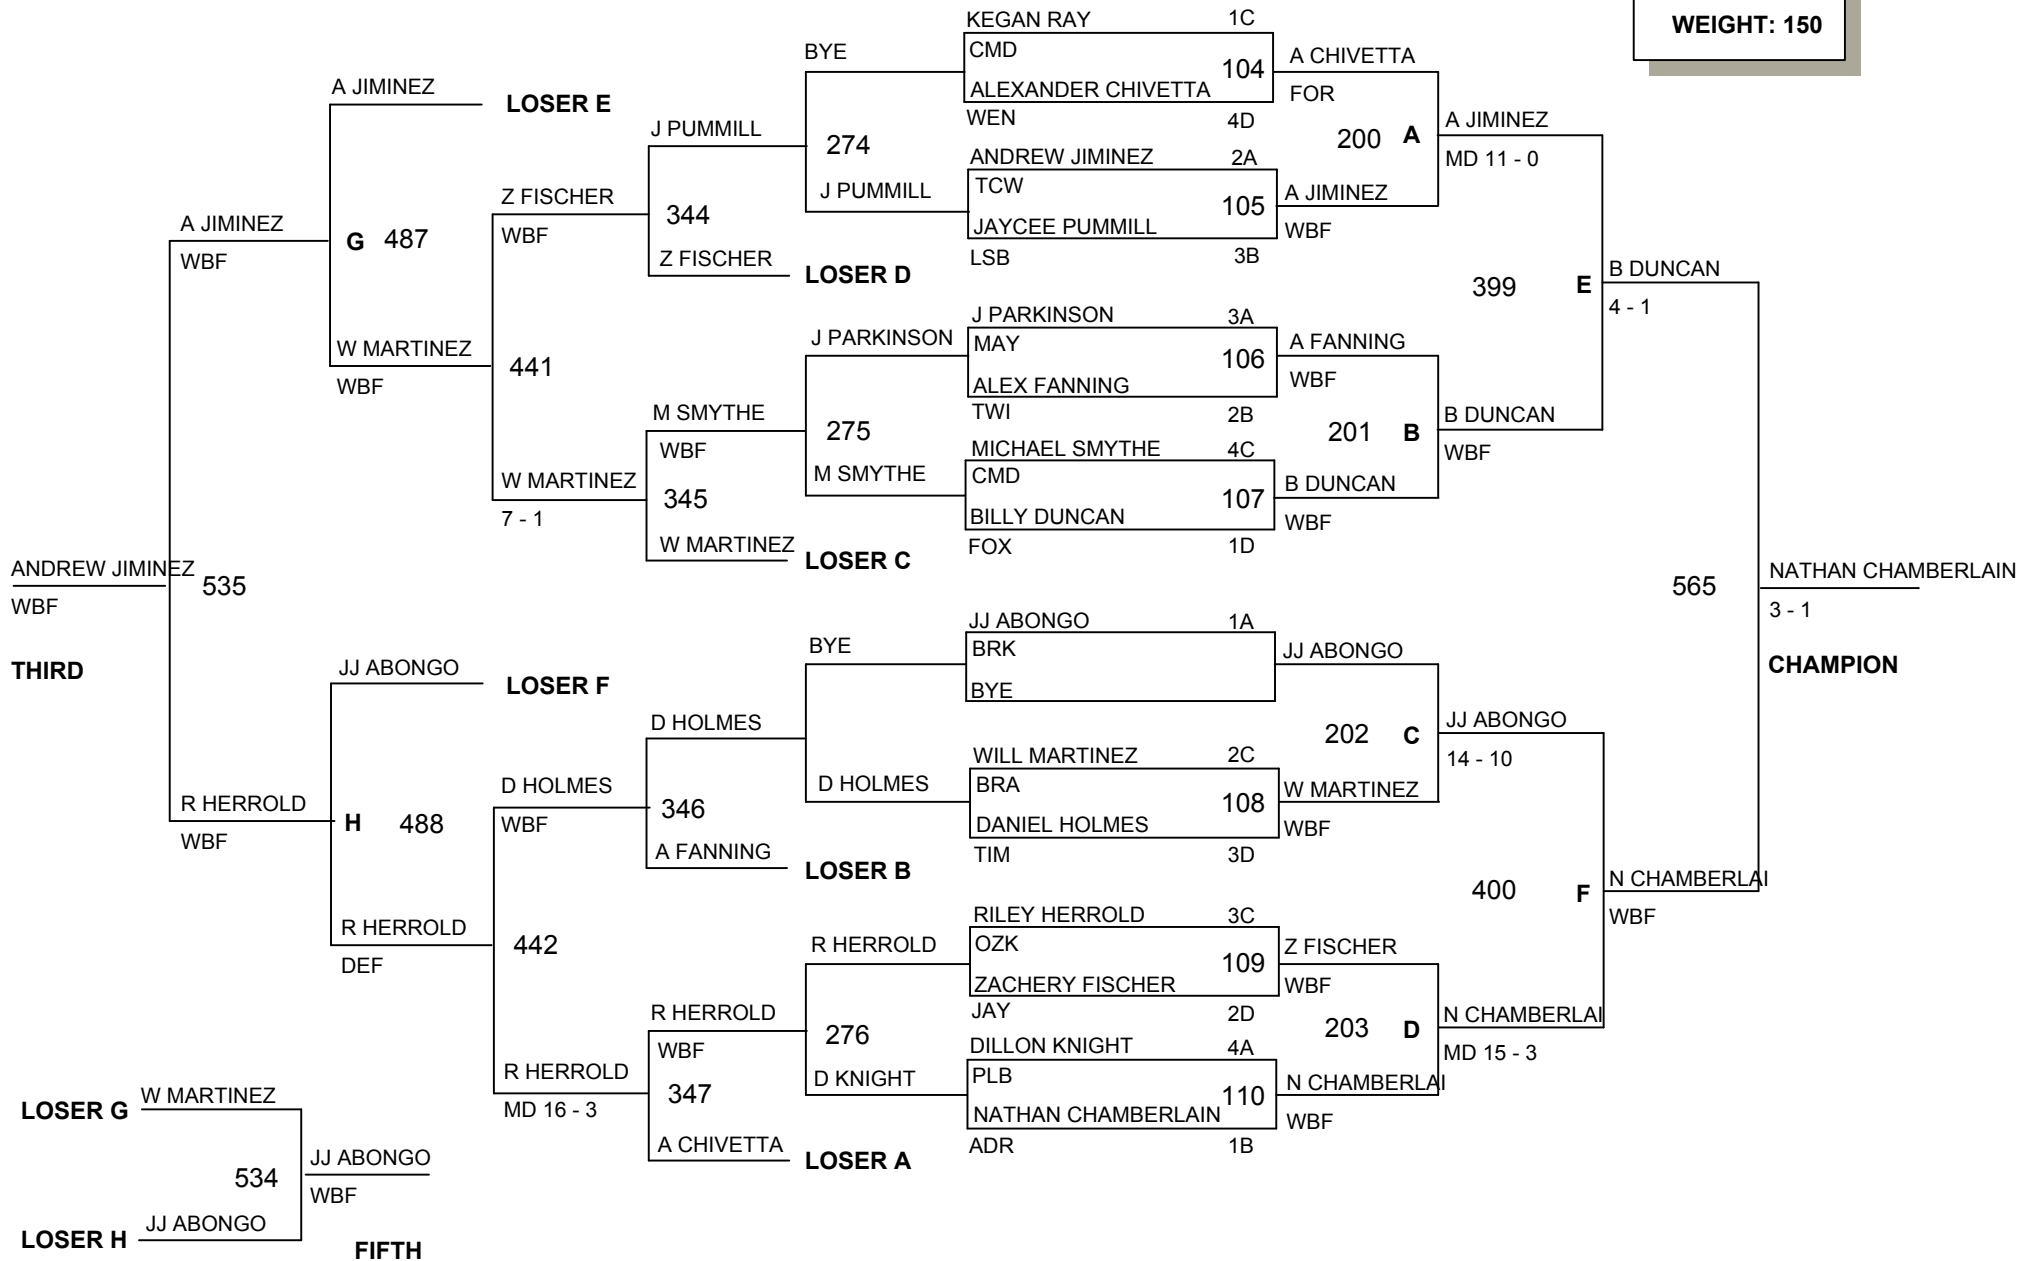

Missouri USA Wrestling State Folkstyle Championship

Site: Hearn Center, Date: March 26-28, 2010

AGE: 14
WEIGHT: 150