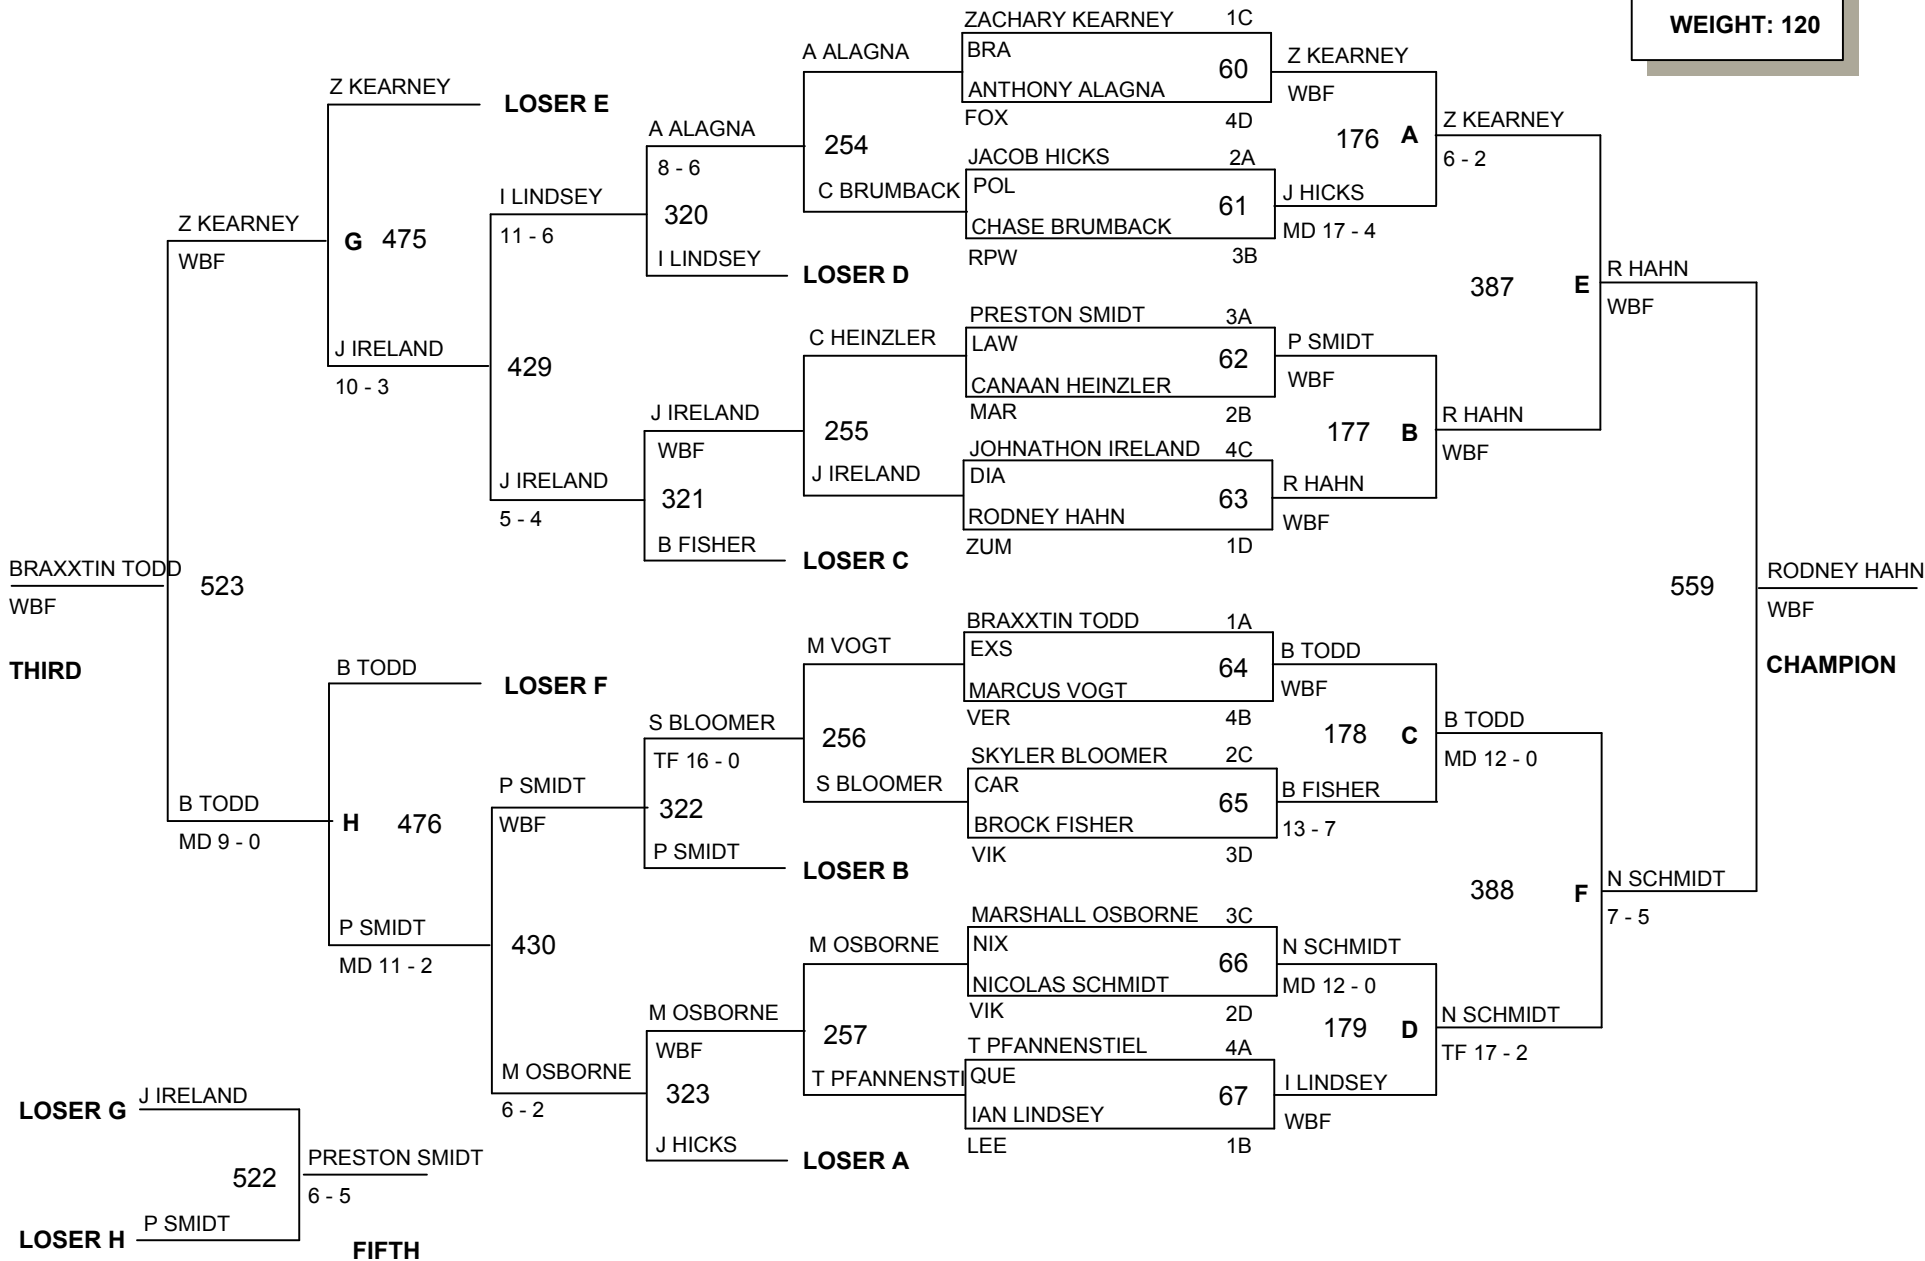

AGE: 14
WEIGHT: 100

Missouri USA Wrestling

State Folkstyle Championship

Site: Hearn Center, Date: March 26-28, 2010

AGE: 14
WEIGHT: 110

Missouri USA Wrestling

State Folkstyle Championship

Site: Hearn Center, Date: March 26-28, 2010

AGE: 14

WEIGHT: 120

Missouri USA Wrestling State Folkstyle Championship

Site: Hearn Center, Date: March 26-28, 2010

AGE: 14

WEIGHT: 125

Missouri USA Wrestling State Folkstyle Championship

Site: Hearn Center, Date: March 26-28, 2010