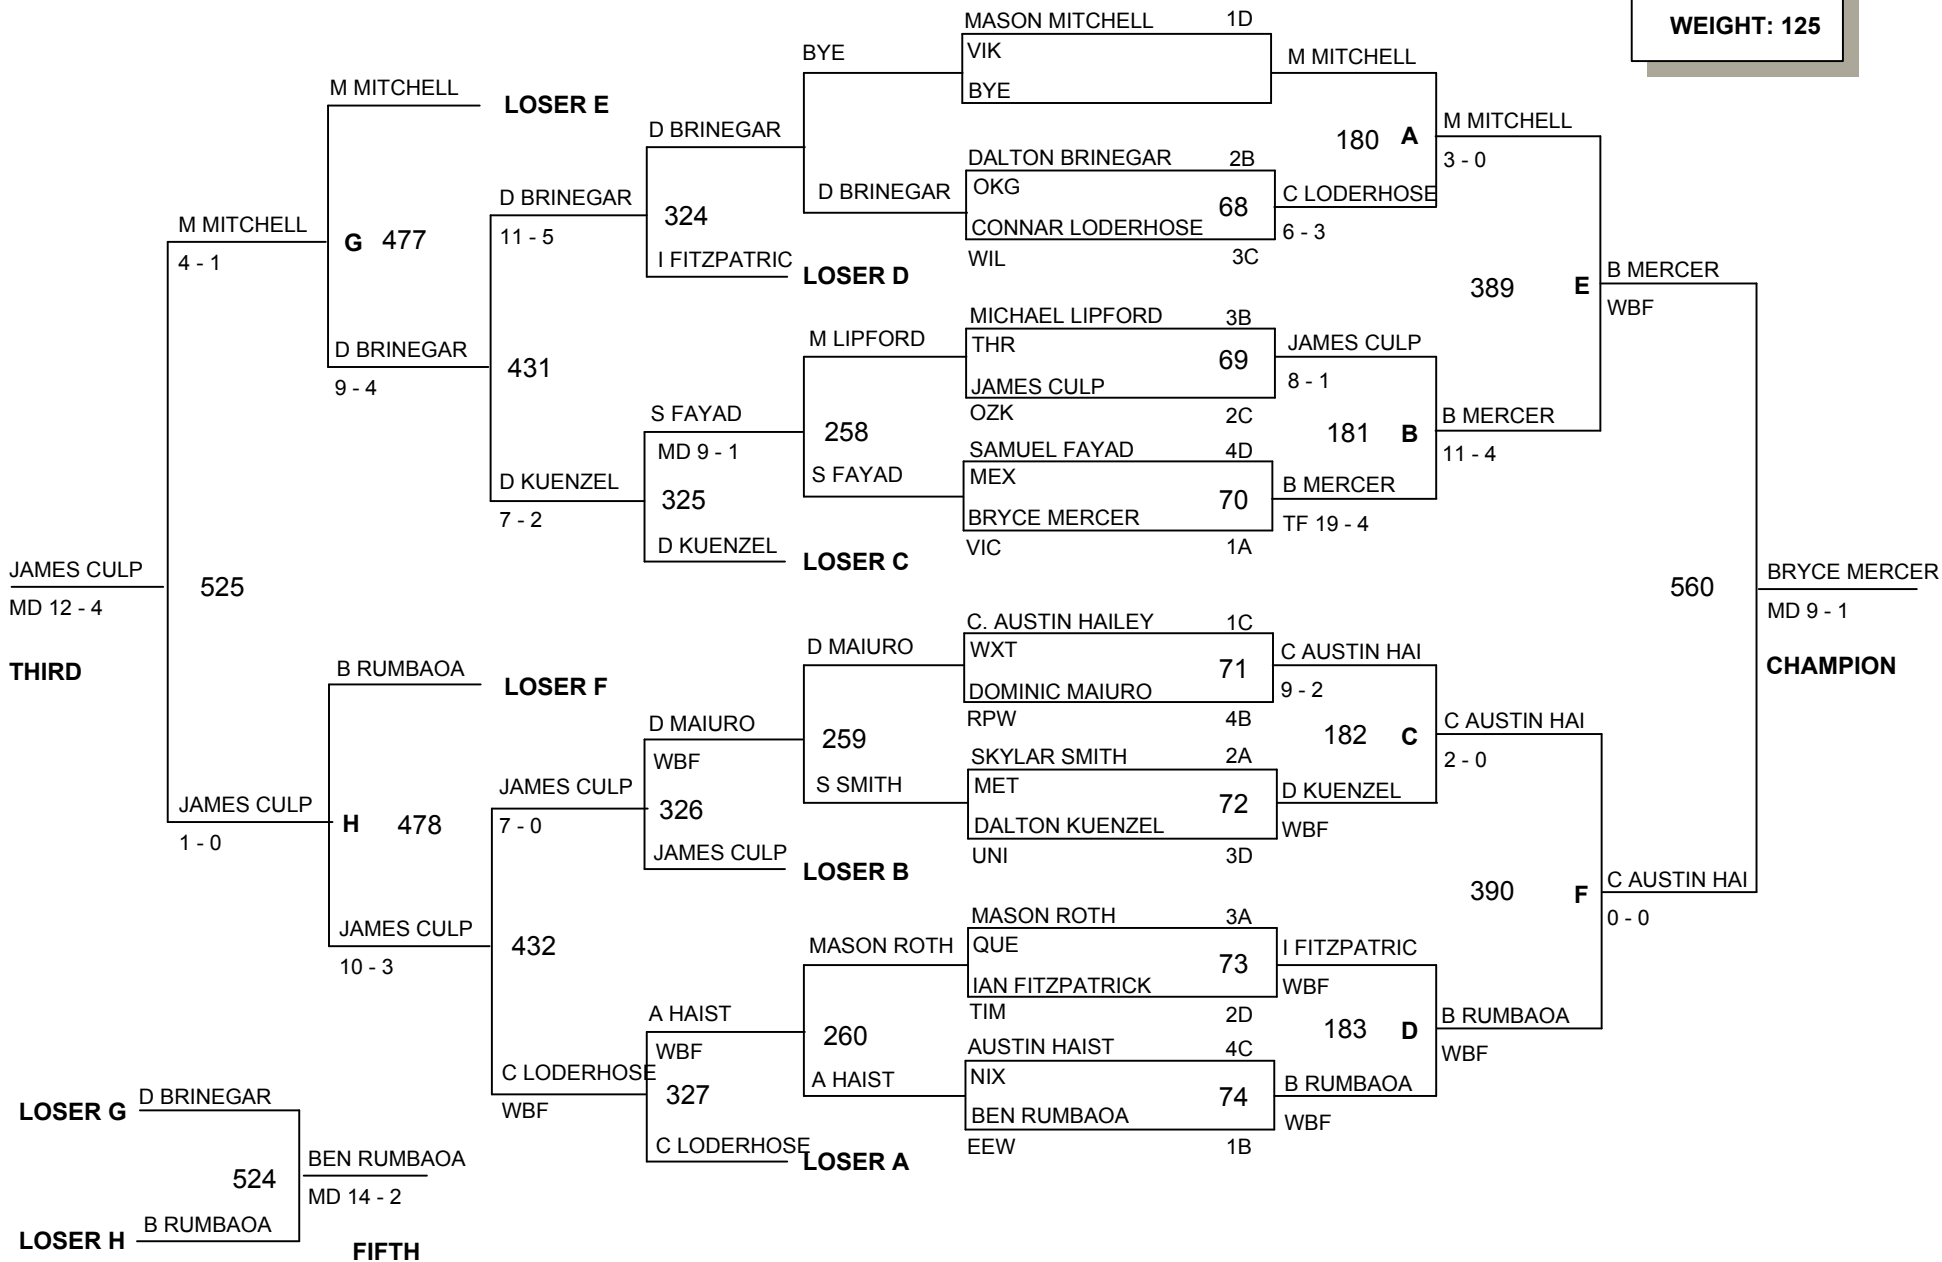

AGE: 14

WEIGHT: 120

Missouri USA Wrestling State Folkstyle Championship

Site: Hearn Center, Date: March 26-28, 2010

AGE: 14

WEIGHT: 125

Missouri USA Wrestling State Folkstyle Championship

Site: Hearn Center, Date: March 26-28, 2010