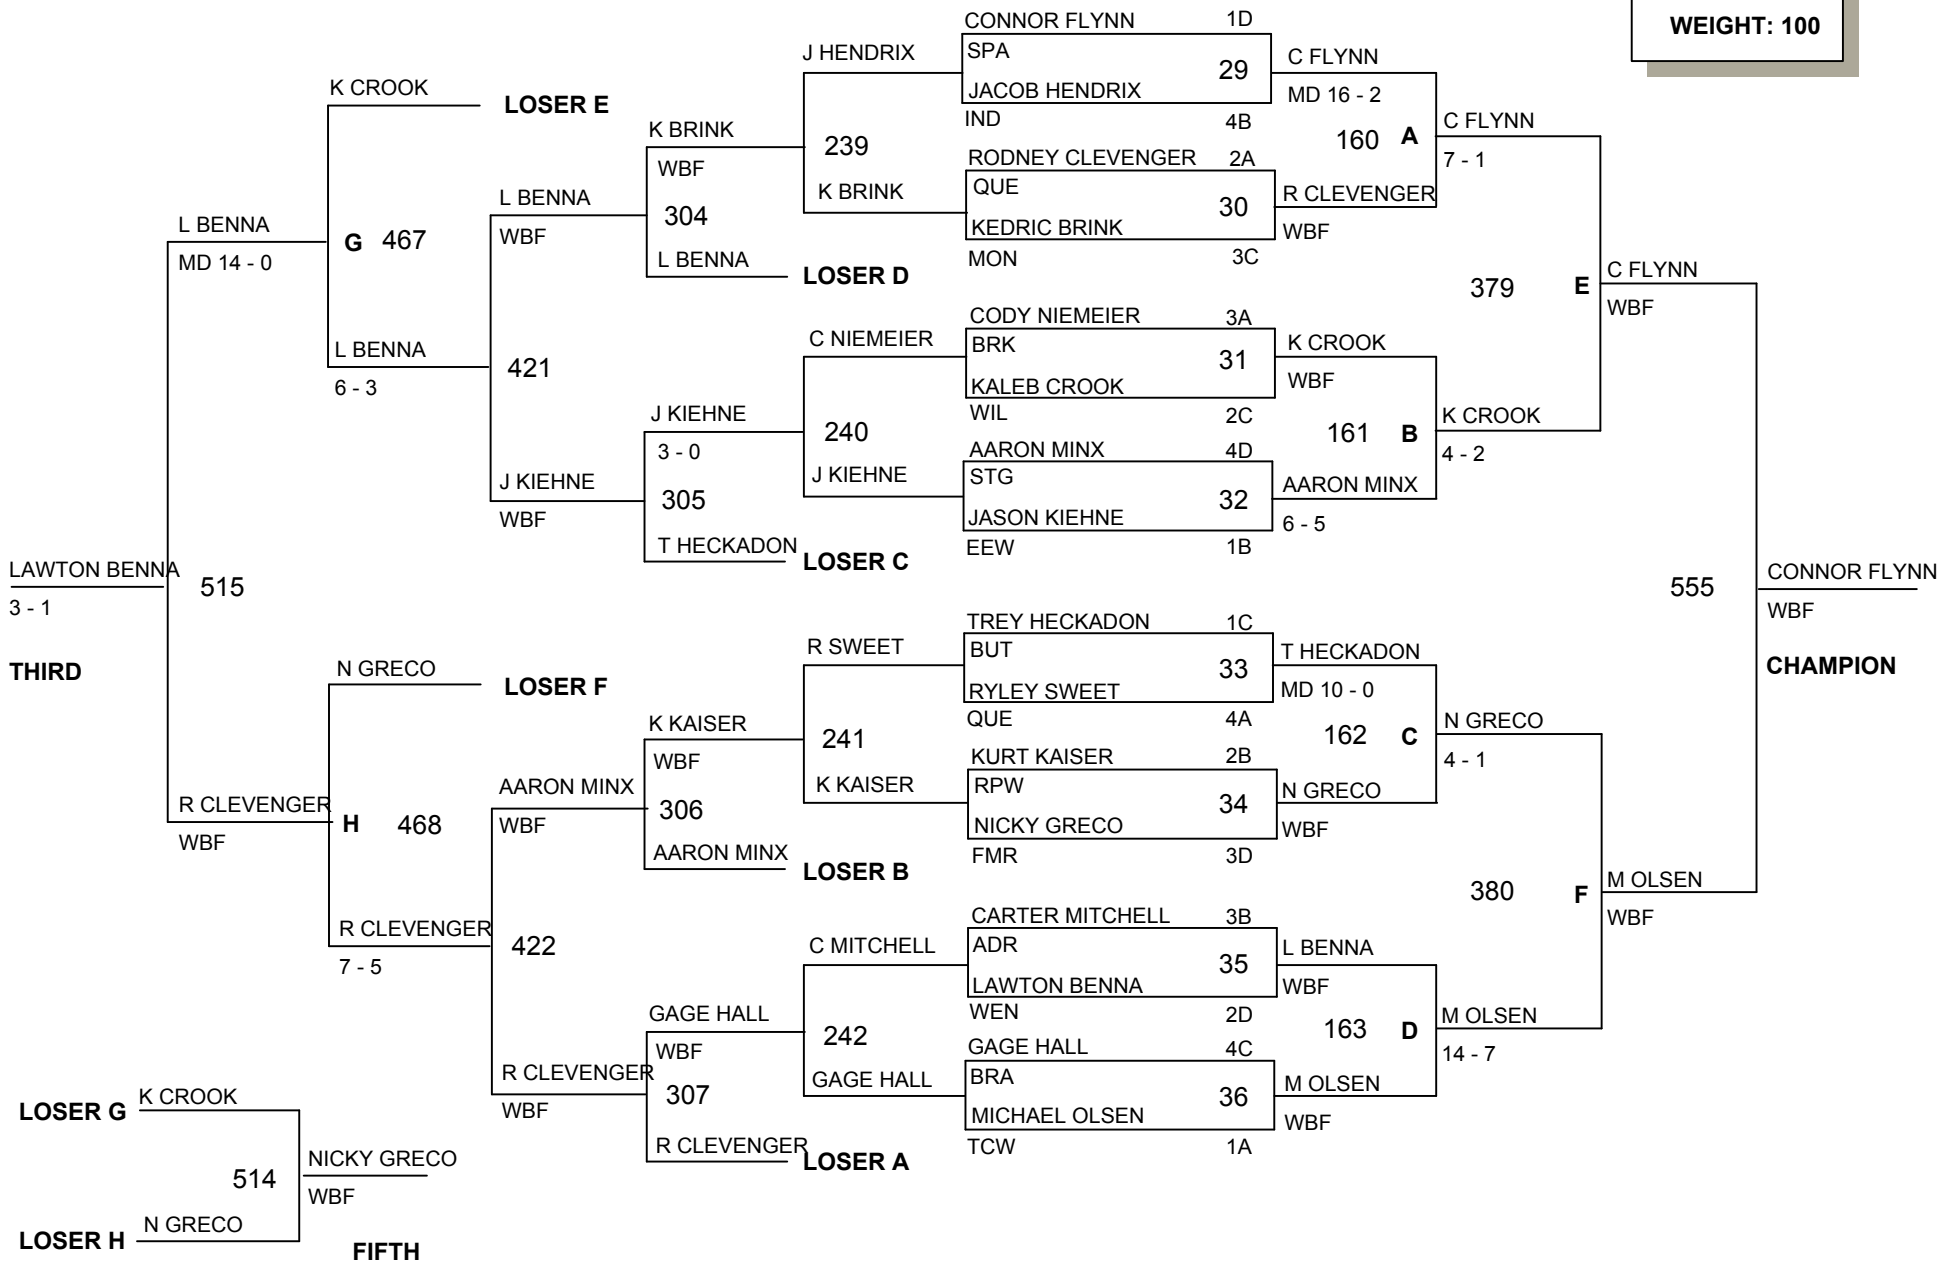

Missouri USA Wrestling
State Folkstyle Championship
Site: Hearn Center, Date: March 26-28, 2010

AGE: 14
WEIGHT: 70

Missouri USA Wrestling

State Folkstyle Championship

Site: Hearn Center, Date: March 26-28, 2010

AGE: 14
WEIGHT: 100

Missouri USA Wrestling

State Folkstyle Championship

Site: Hearn Center, Date: March 26-28, 2010

AGE: 14
WEIGHT: 110

Missouri USA Wrestling

State Folkstyle Championship

Site: Hearn Center, Date: March 26-28, 2010

AGE: 14

WEIGHT: 120

Missouri USA Wrestling State Folkstyle Championship

Site: Hearn Center, Date: March 26-28, 2010

AGE: 14

WEIGHT: 125

Missouri USA Wrestling State Folkstyle Championship

Site: Hearn Center, Date: March 26-28, 2010

AGE: 14

WEIGHT: 235

**Missouri USA Wrestling
State Folkstyle Championship
Site: Hearn Center, Date: March 26-28, 2010**

**AGE: 14
WEIGHT: 285**