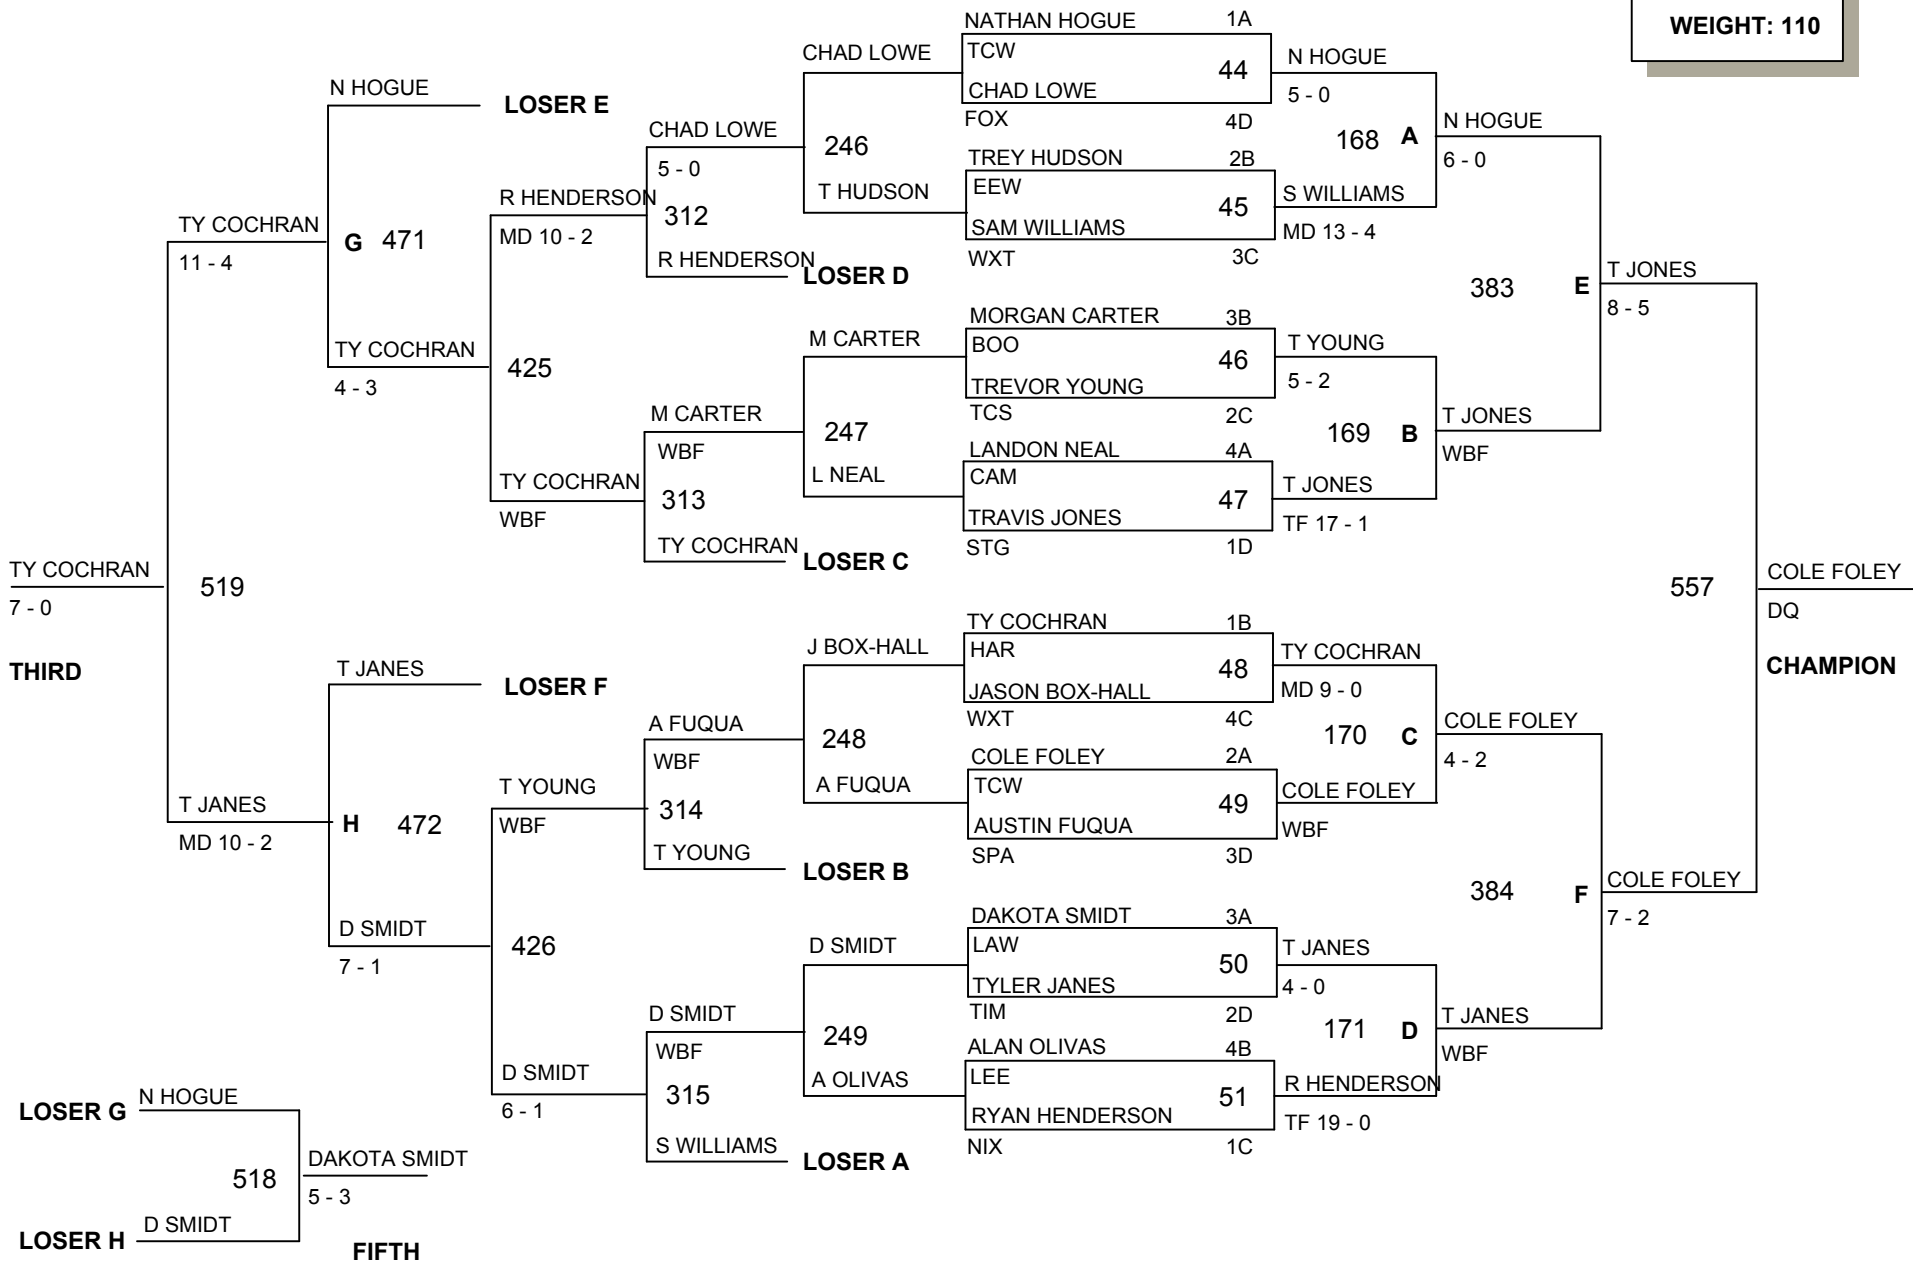

AGE: 14
WEIGHT: 100

Missouri USA Wrestling

State Folkstyle Championship

Site: Hearn Center, Date: March 26-28, 2010

AGE: 14
WEIGHT: 110

Missouri USA Wrestling

State Folkstyle Championship

Site: Hearn Center, Date: March 26-28, 2010