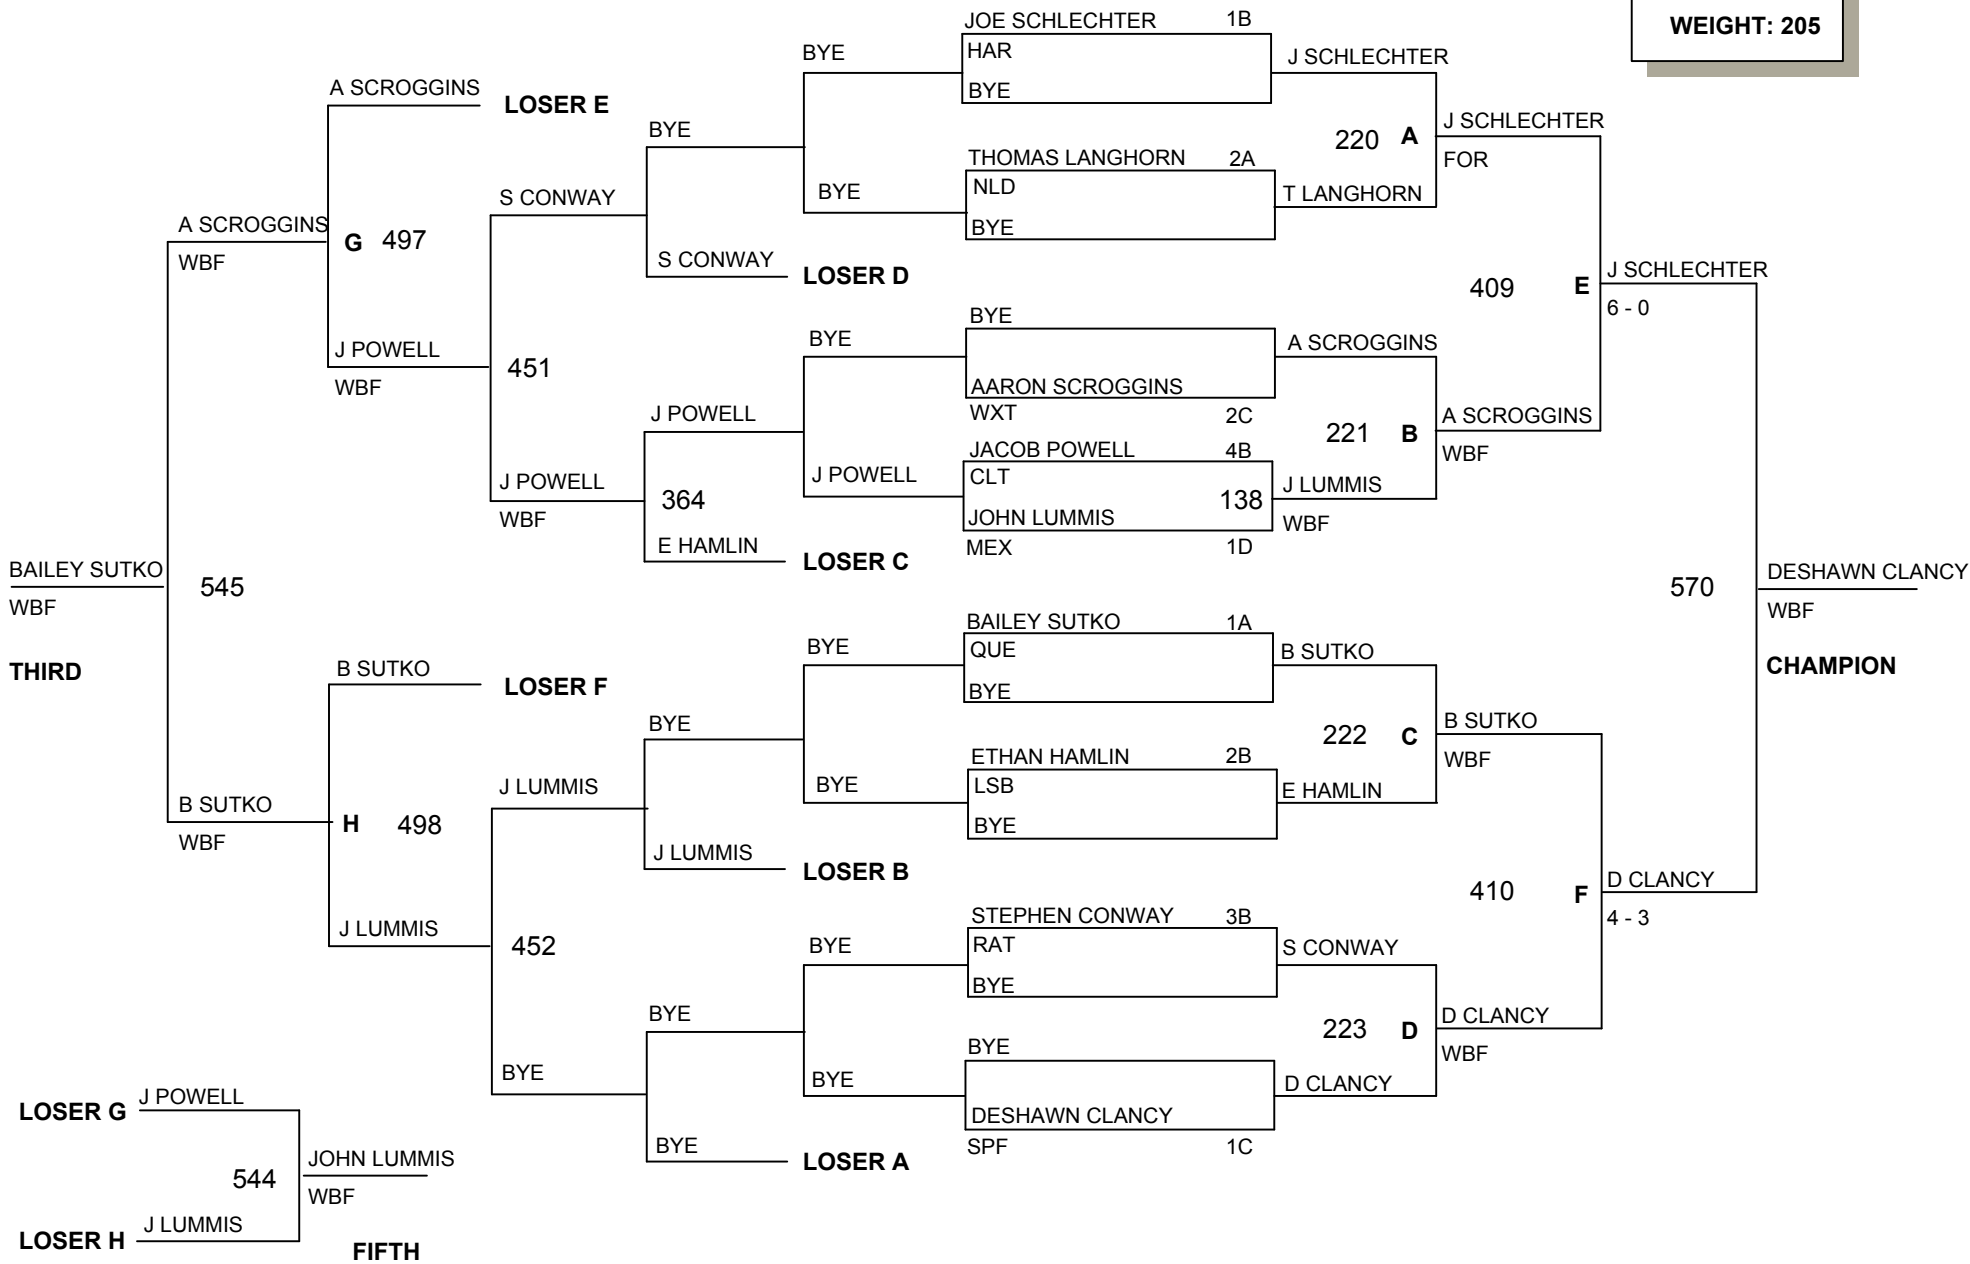

AGE: 14
WEIGHT: 190

Missouri USA Wrestling State Folkstyle Championship

Site: Hearn Center, Date: March 26-28, 2010

AGE: 14

WEIGHT: 205

Missouri USA Wrestling

State Folkstyle Championship

Site: Hearn Center, Date: March 26-28, 2010