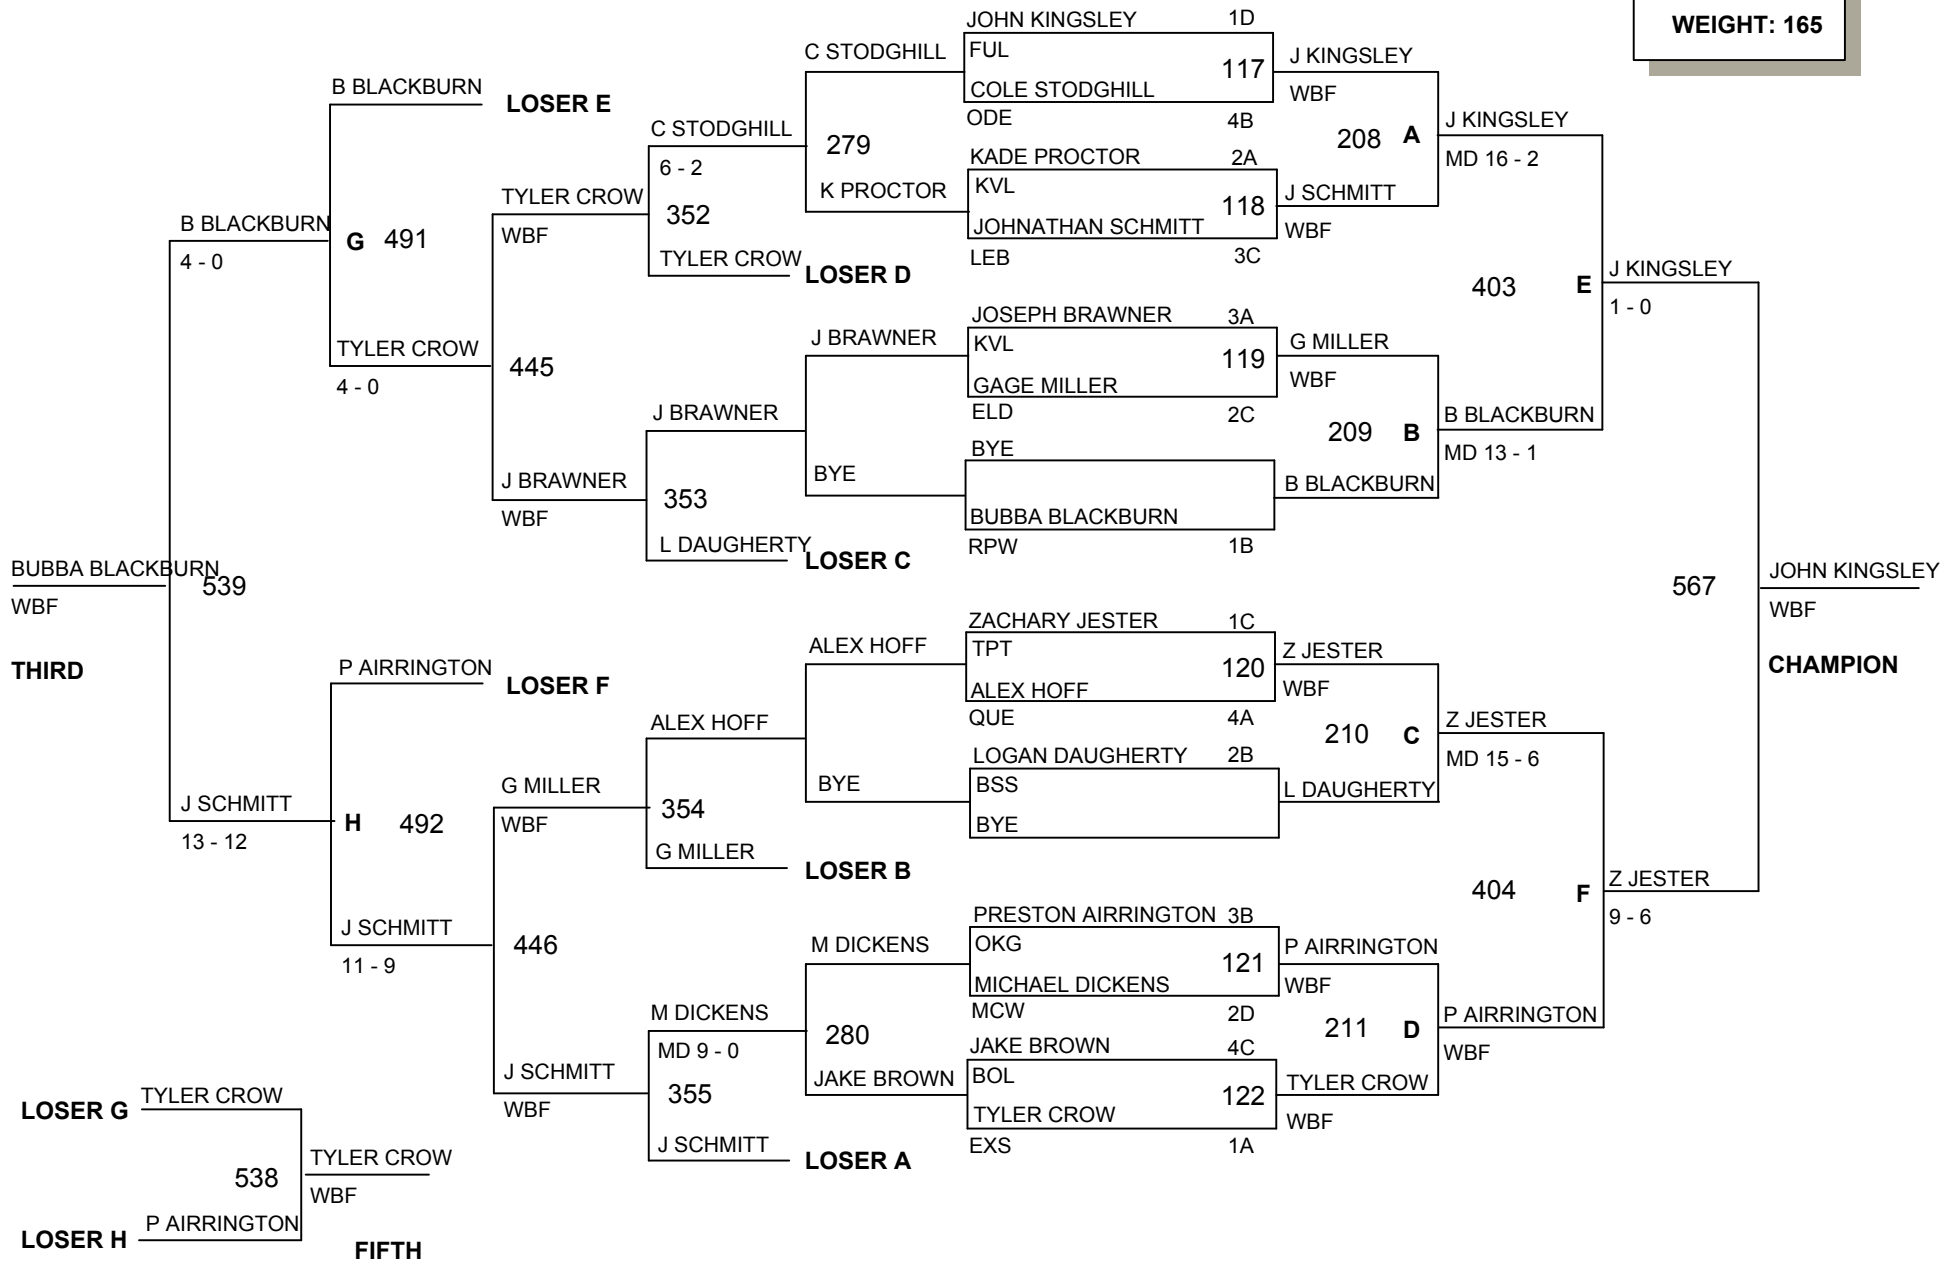

Missouri USA Wrestling State Folkstyle Championship

Site: Hearn Center, Date: March 26-28, 2010

AGE: 14
WEIGHT: 165